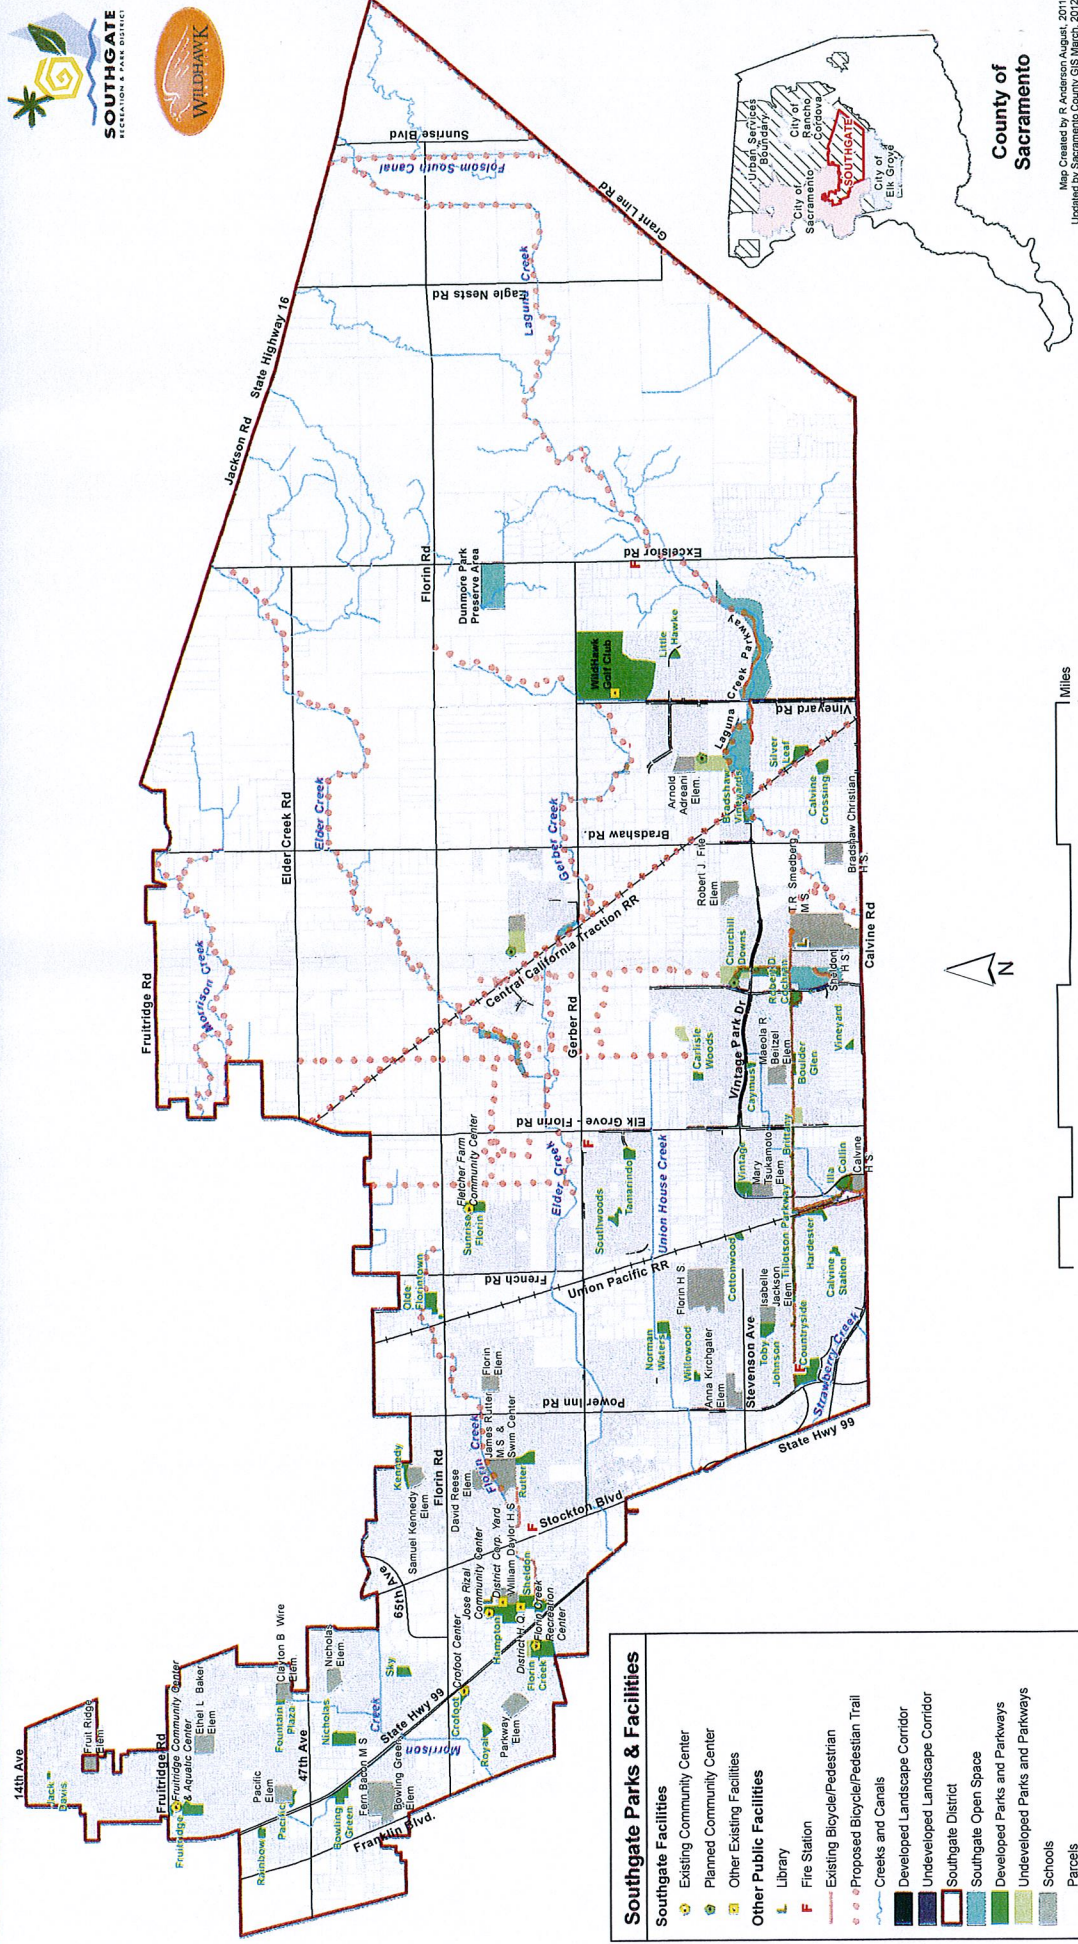

SOUTHGATE RECREATION & PARK DISTRICT

County of
Sacramento

Southgate Parks & Facilities

- **Southgate Facilities**
  - Existing Community Center
  - Planned Community Center
  - Other Existing Facilities
- **Other Public Facilities**
  - Library
  - Fire Station
  - Existing Bicycle/Pedestrian Trail
  - Proposed Bicycle/Pedestrian Trail
- **Creeks and Canals**
  - Developed Landscape Corridor
  - Undeveloped Landscape Corridor
- **Southgate District**
  - Southgate Open Space
  - Developed Parks and Pathways
  - Undeveloped Parks and Pathways
- **Schools**
- **Parcels**