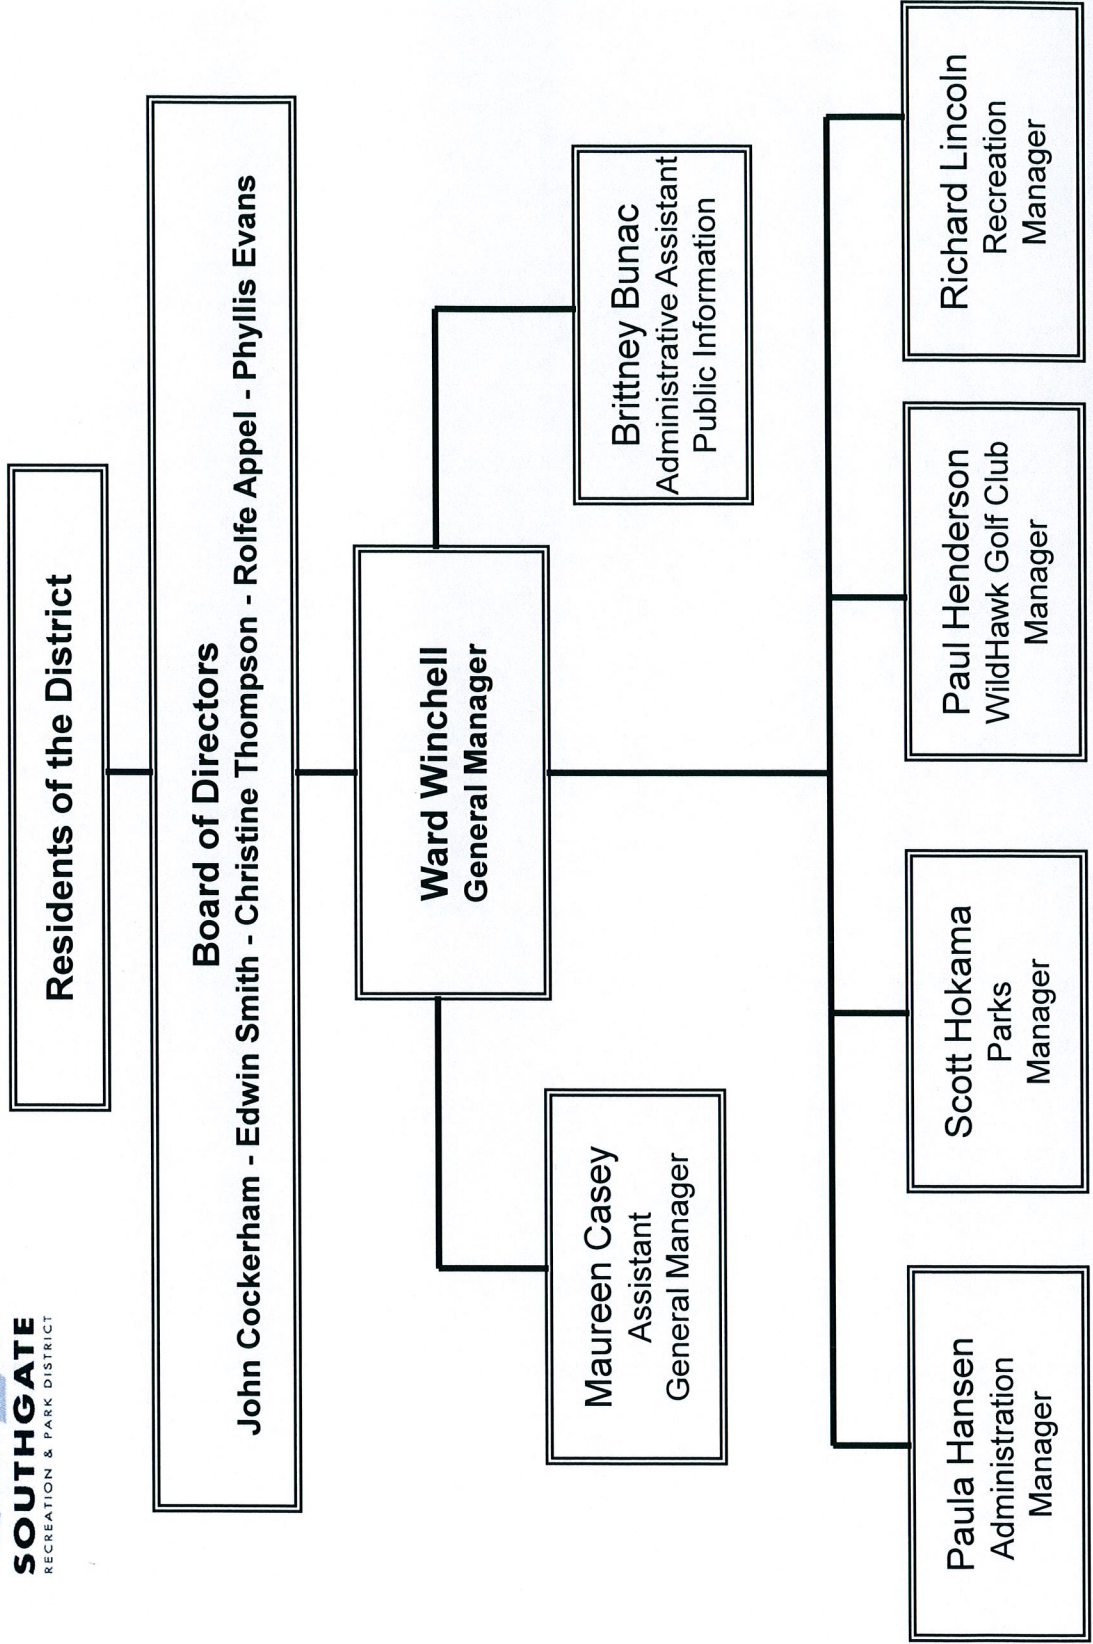

Southgate Recreation & Park District Organization Chart