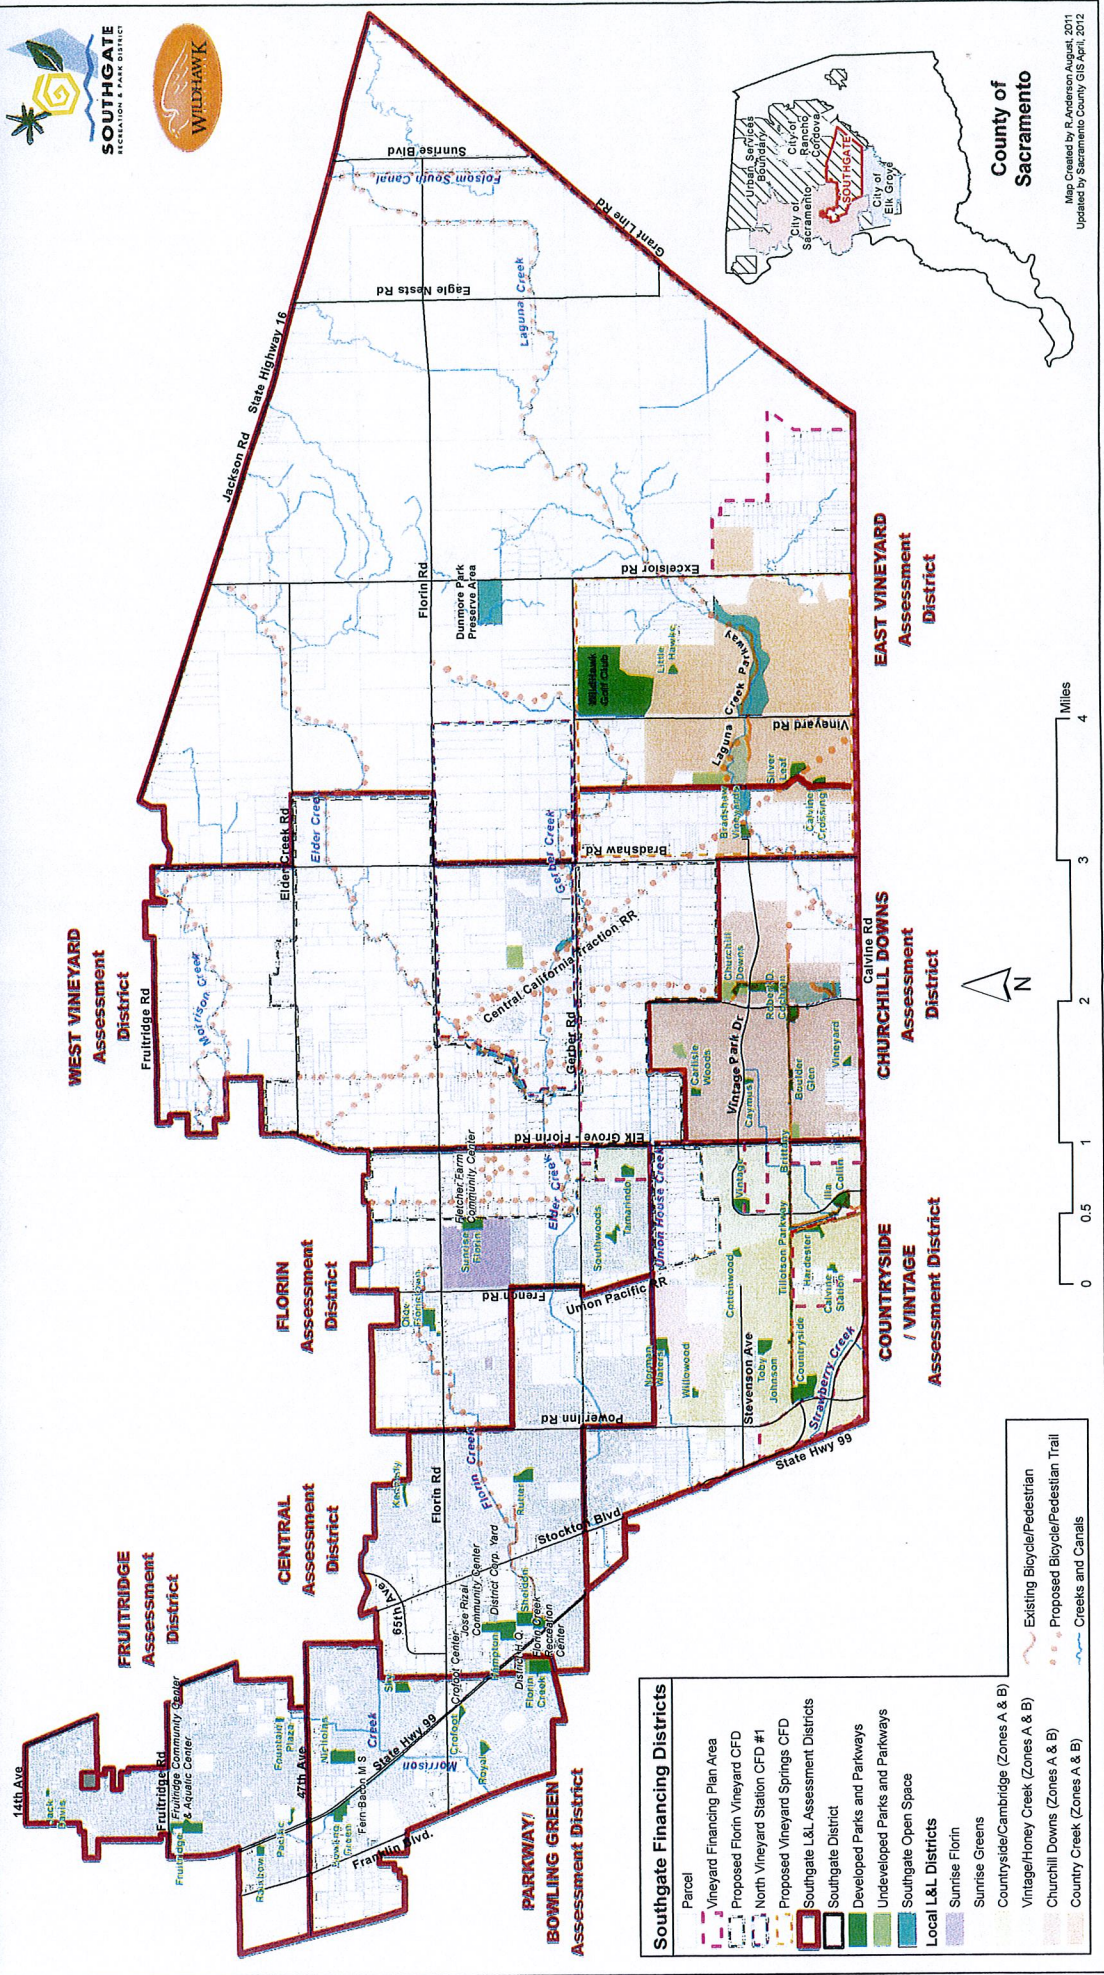

SOUTHGATE RECREATION & PARK DISTRICT

County of Sacramento