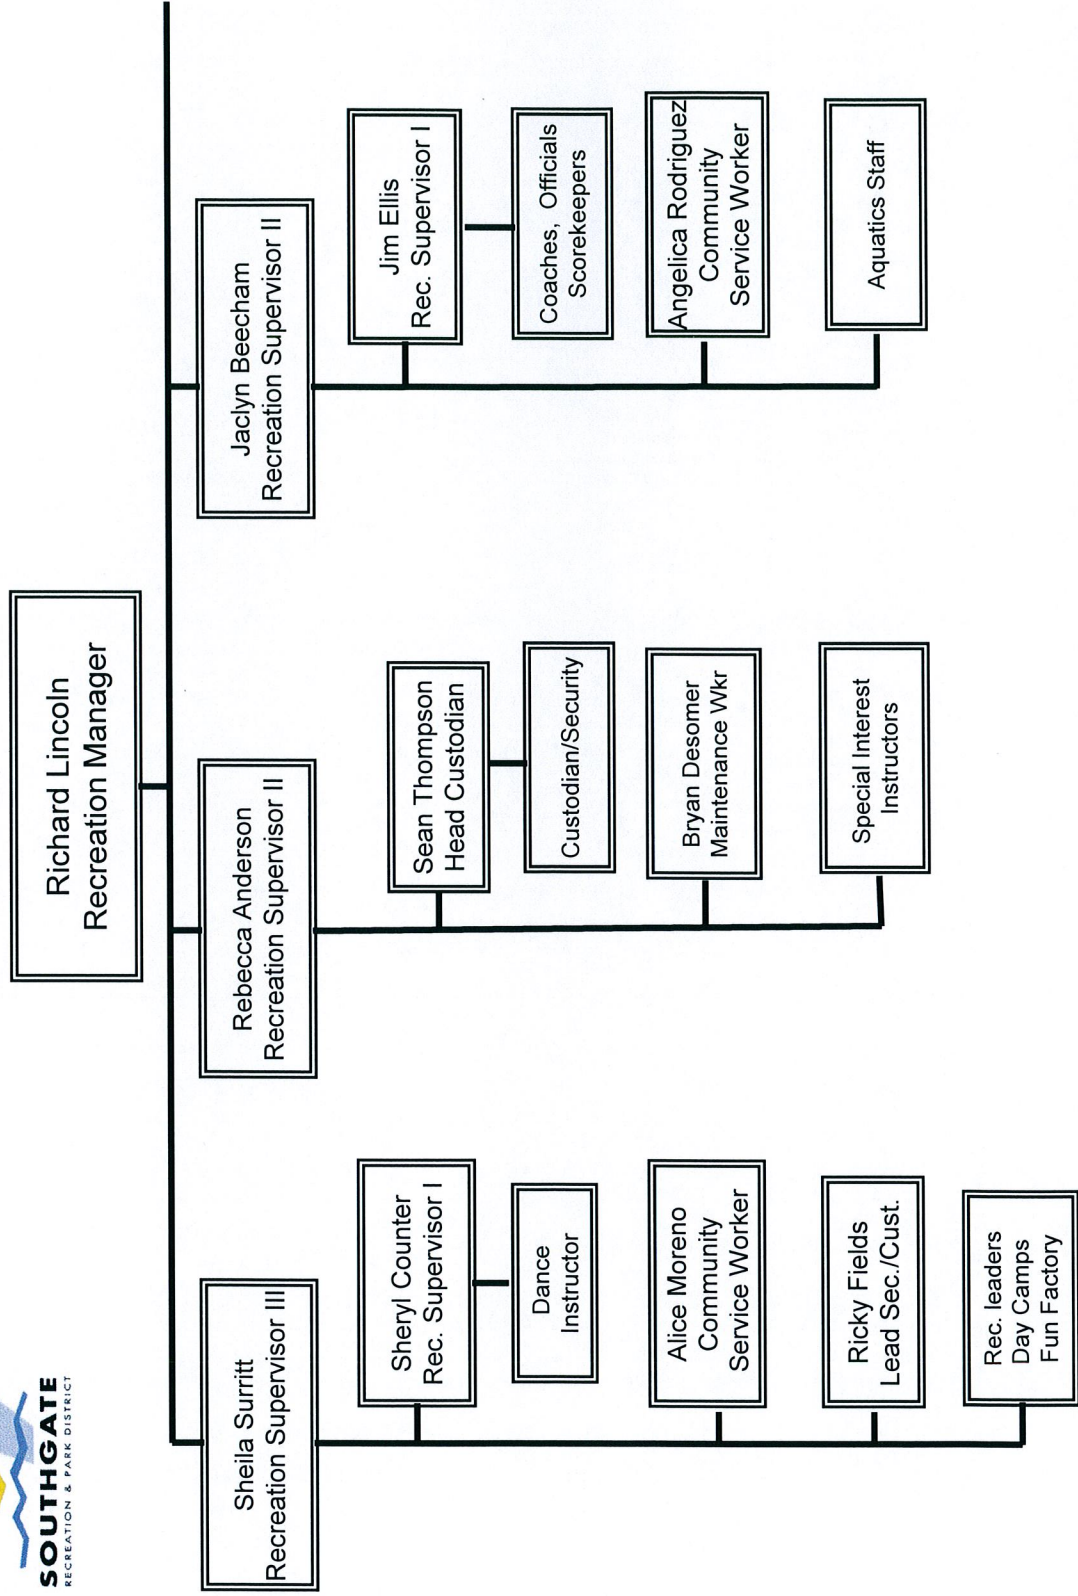

SOUTHGATE RECREATION & PARK DISTRICT

- Southgate Planning Areas**
 - Jackson Highway Visioning Area
 - West Jackson Highway Plan
 - Urban Policy Area
 - South Sacramento and Vineyard CPAs
 - Southgate District
 - Developed Parks and Parkways
 - Undeveloped Parks and Parkways
 - Southgate Open Space
 - Parcel
- 2008 Redevelopment Areas**
 - Florin Road
 - Franklin Boulevard
 - Stockton Boulevard
- County Planning Areas**
 - Florin Road Corridor Plan
 - Florin Vineyard Community Plan
 - North Vineyard Station Specific Plan
 - Old Florin Town Special Planning Area
 - Vineyard Springs Comprehensive Plan
- Other Features**
 - Railways
 - Mather Airfield Noise Contour
 - South of Florin Area
 - Bike Trails
 - Existing Bicycle/Pedestrian
 - Proposed Bicycle/Pedestrian Trail
 - Creeks and Canals

County of Sacramento

Southgate Recreation & Park District Organization Chart

Southgate Recreation & Park District Organization Chart Administration Department

Southgate Recreation & Park District Organization Chart Recreation Department

Southgate Recreation & Park District Organization Chart Parks Department

Southgate Recreation & Park District Organization Chart Golf Department

Park and Facility Guide

--	--	--	--	--	--	--	--	--

L = Lighted Area