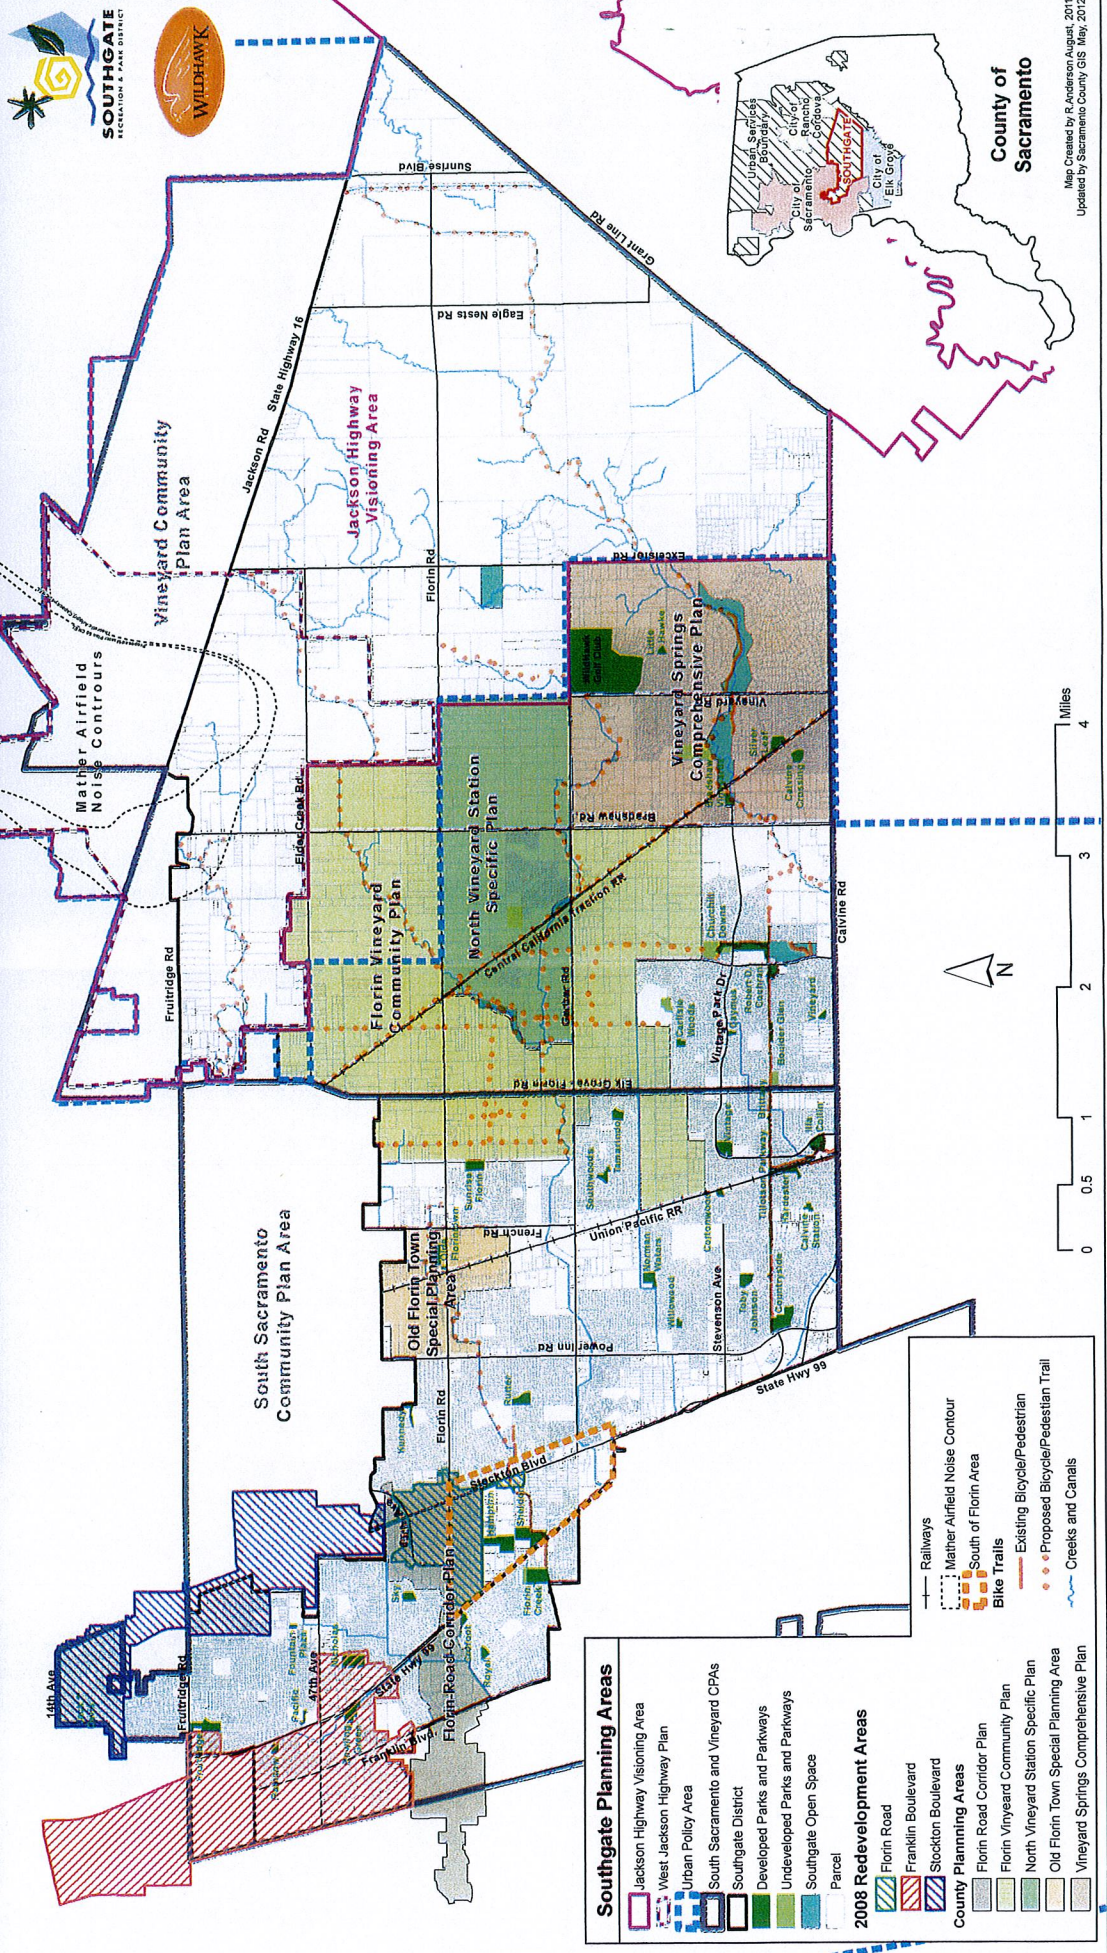

SOUTHGATE RECREATION & PARK DISTRICT

- **Southgate Planning Areas**
  - Jackson Highway Visioning Area
  - West Jackson Highway Plan
  - Urban Policy Area
  - South Sacramento and Vineyard CPAs
  - Southgate District
  - Developed Parks and Parkways
  - Undeveloped Parks and Parkways
  - Southgate Open Space
  - Parcel
- **2008 Redevelopment Areas**
  - Florin Road
  - Franklin Boulevard
  - Stockton Boulevard
- **County Planning Areas**
  - Florin Road Corridor Plan
  - Florin Vineyard Community Plan
  - North Vineyard Station Specific Plan
  - Old Florin Town Special Planning Area
  - Vineyard Springs Comprehensive Plan
- **Other Features**
  - Railways
  - Mather Airfield Noise Contour
  - South of Florin Area
  - Bike Trails
    - Existing Bicycle/Pedestrian
    - Proposed Bicycle/Pedestrian Trail
  - Creeks and Canals

County of Sacramento