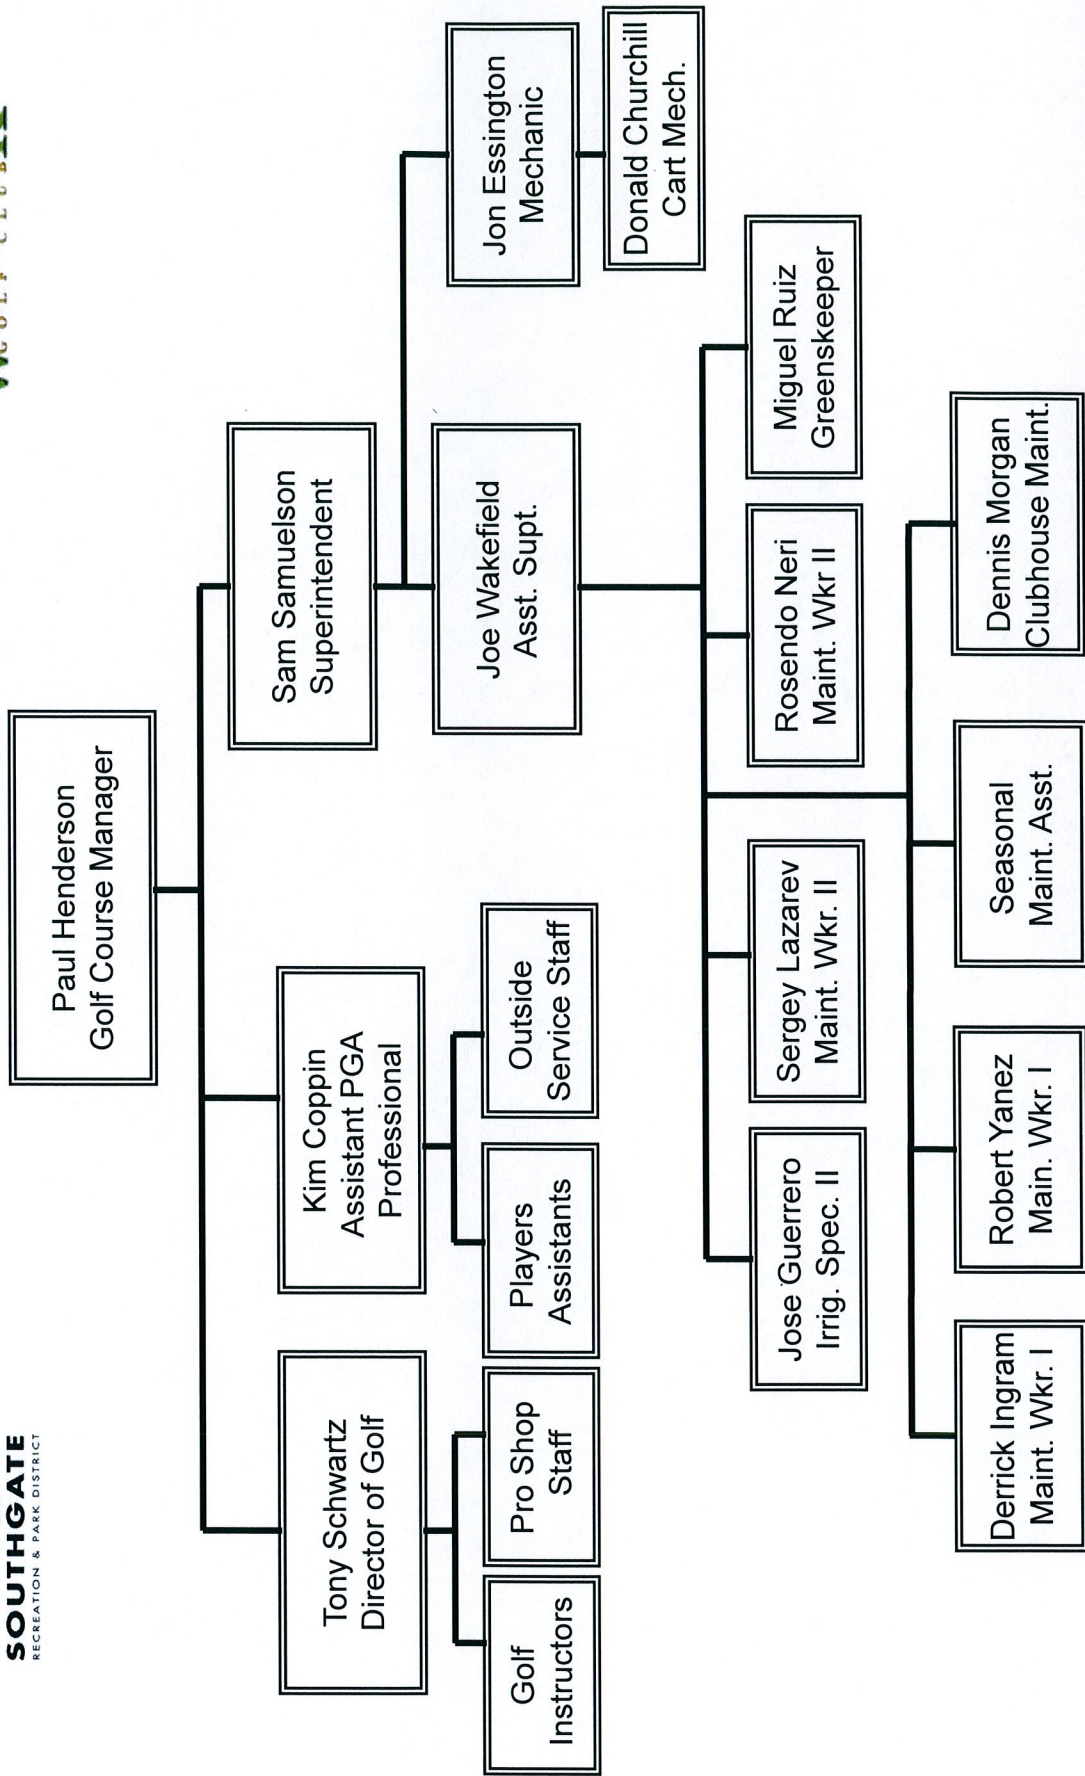

SOUTHGATE RECREATION & PARK DISTRICT

- Southgate Planning Areas**
 - Jackson Highway Visioning Area
 - West Jackson Highway Plan
 - Urban Policy Area
 - South Sacramento and Vineyard CPAs
 - Southgate District
 - Developed Parks and Parkways
 - Undeveloped Parks and Parkways
 - Southgate Open Space
 - Parcel
- 2008 Redevelopment Areas**
 - Florin Road
 - Franklin Boulevard
 - Stockton Boulevard
- County Planning Areas**
 - Florin Road Corridor Plan
 - Florin Vineyard Community Plan
 - North Vineyard Station Specific Plan
 - Old Florin Town Special Planning Area
 - Vineyard Springs Comprehensive Plan
- Other Features**
 - Railways
 - Mather Airfield Noise Contour
 - South of Florin Area
 - Bike Trails
 - Existing Bicycle/Pedestrian
 - Proposed Bicycle/Pedestrian Trail
 - Creeks and Canals

County of Sacramento

Southgate Recreation & Park District Organization Chart

Southgate Recreation & Park District Organization Chart Administration Department

Southgate Recreation & Park District Organization Chart Recreation Department

Southgate Recreation & Park District Organization Chart Parks Department

Southgate Recreation & Park District Organization Chart Golf Department

Park and Facility Guide

--	--	--	--	--	--	--	--	--

L = Lighted Area