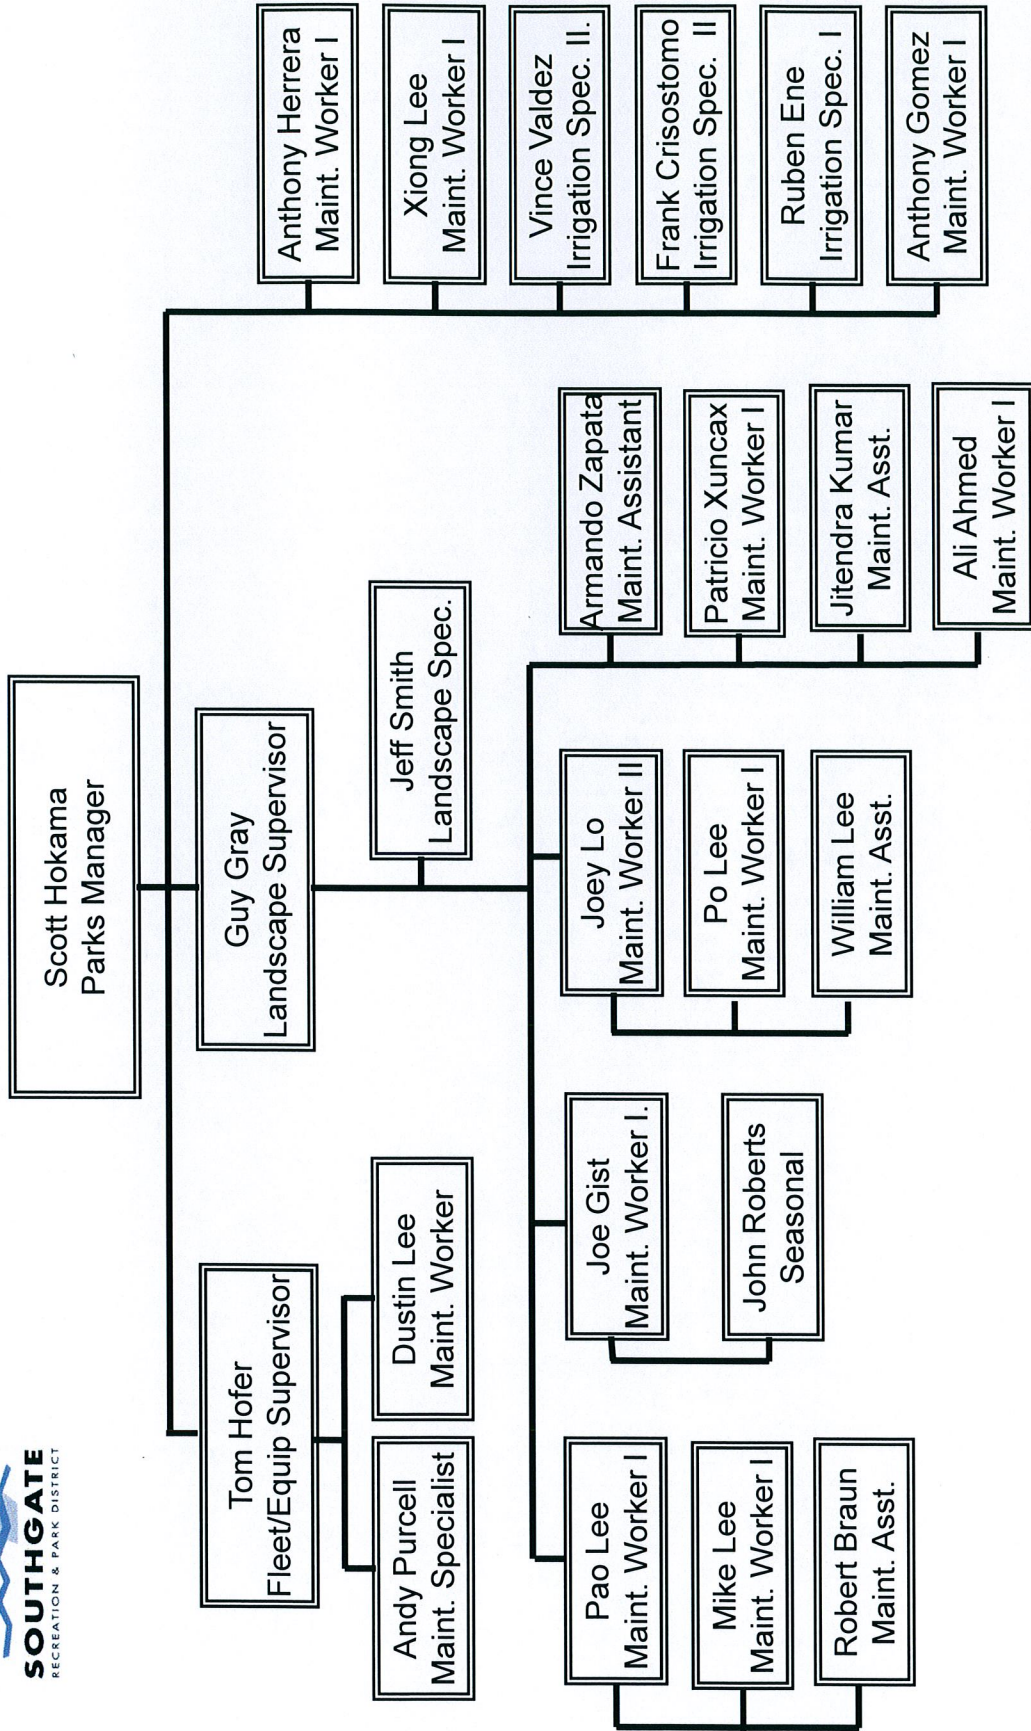

Southgate Recreation & Park District Organization Chart Parks Department

Southgate Recreation & Park District Organization Chart Golf Department

Park and Facility Guide

--	--	--	--	--	--	--	--	--

L = Lighted Area