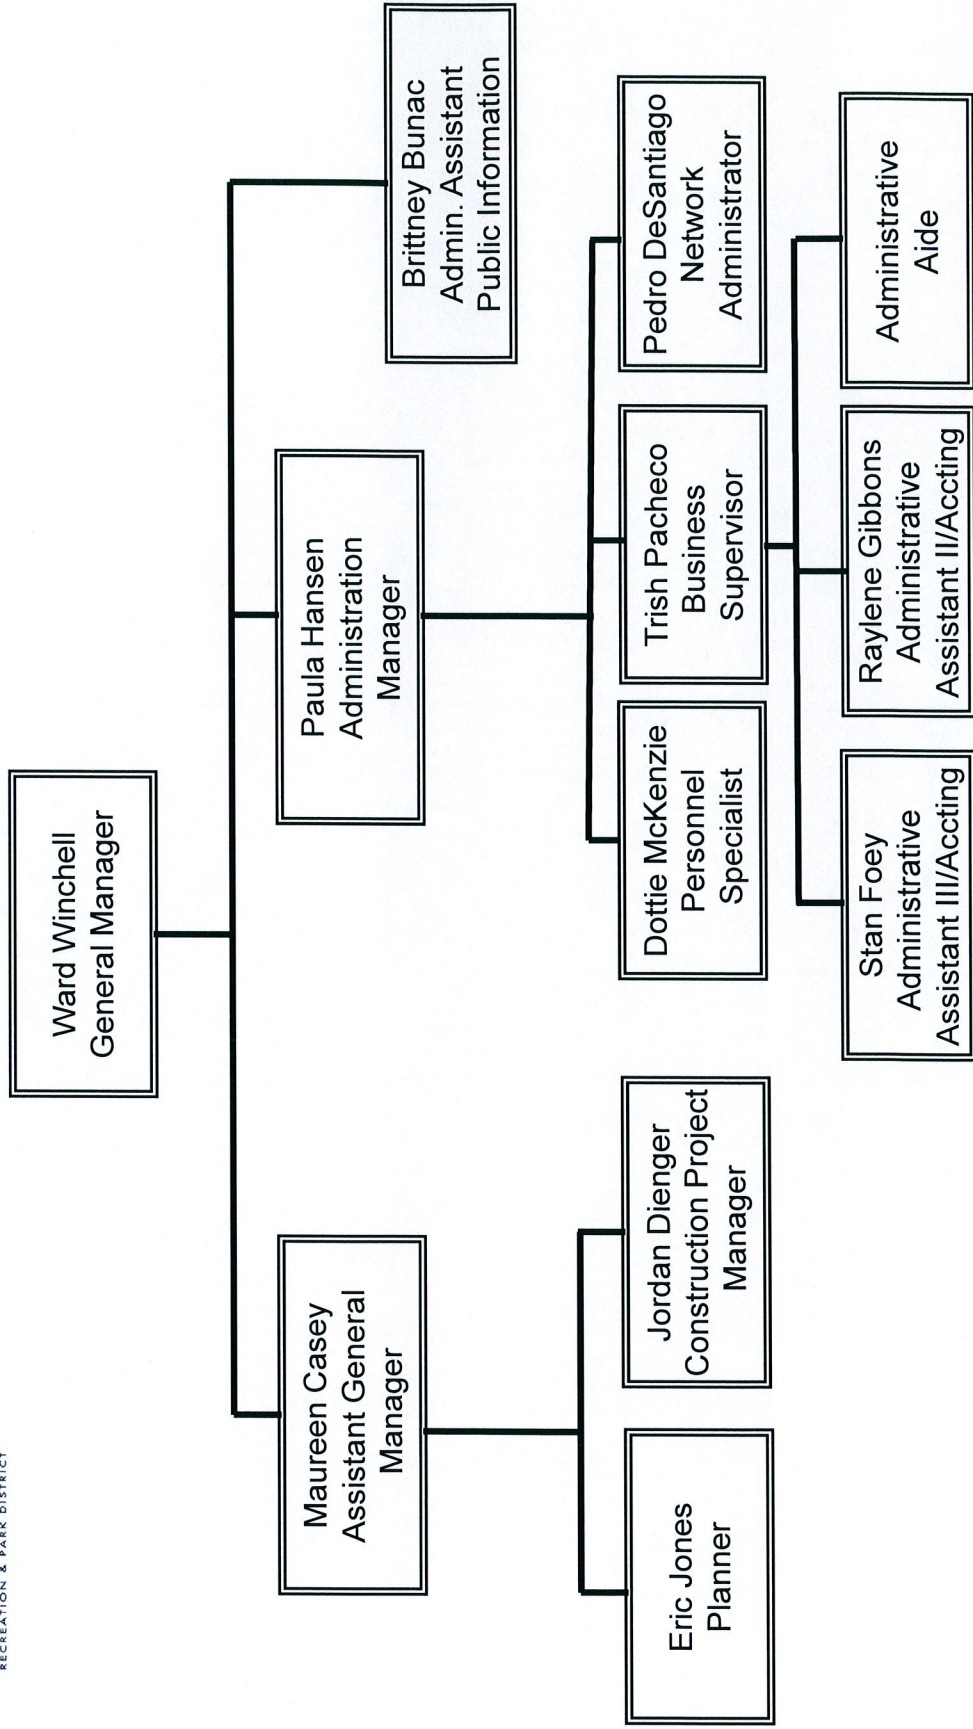

Southgate Recreation & Park District Organization Chart Administration Department