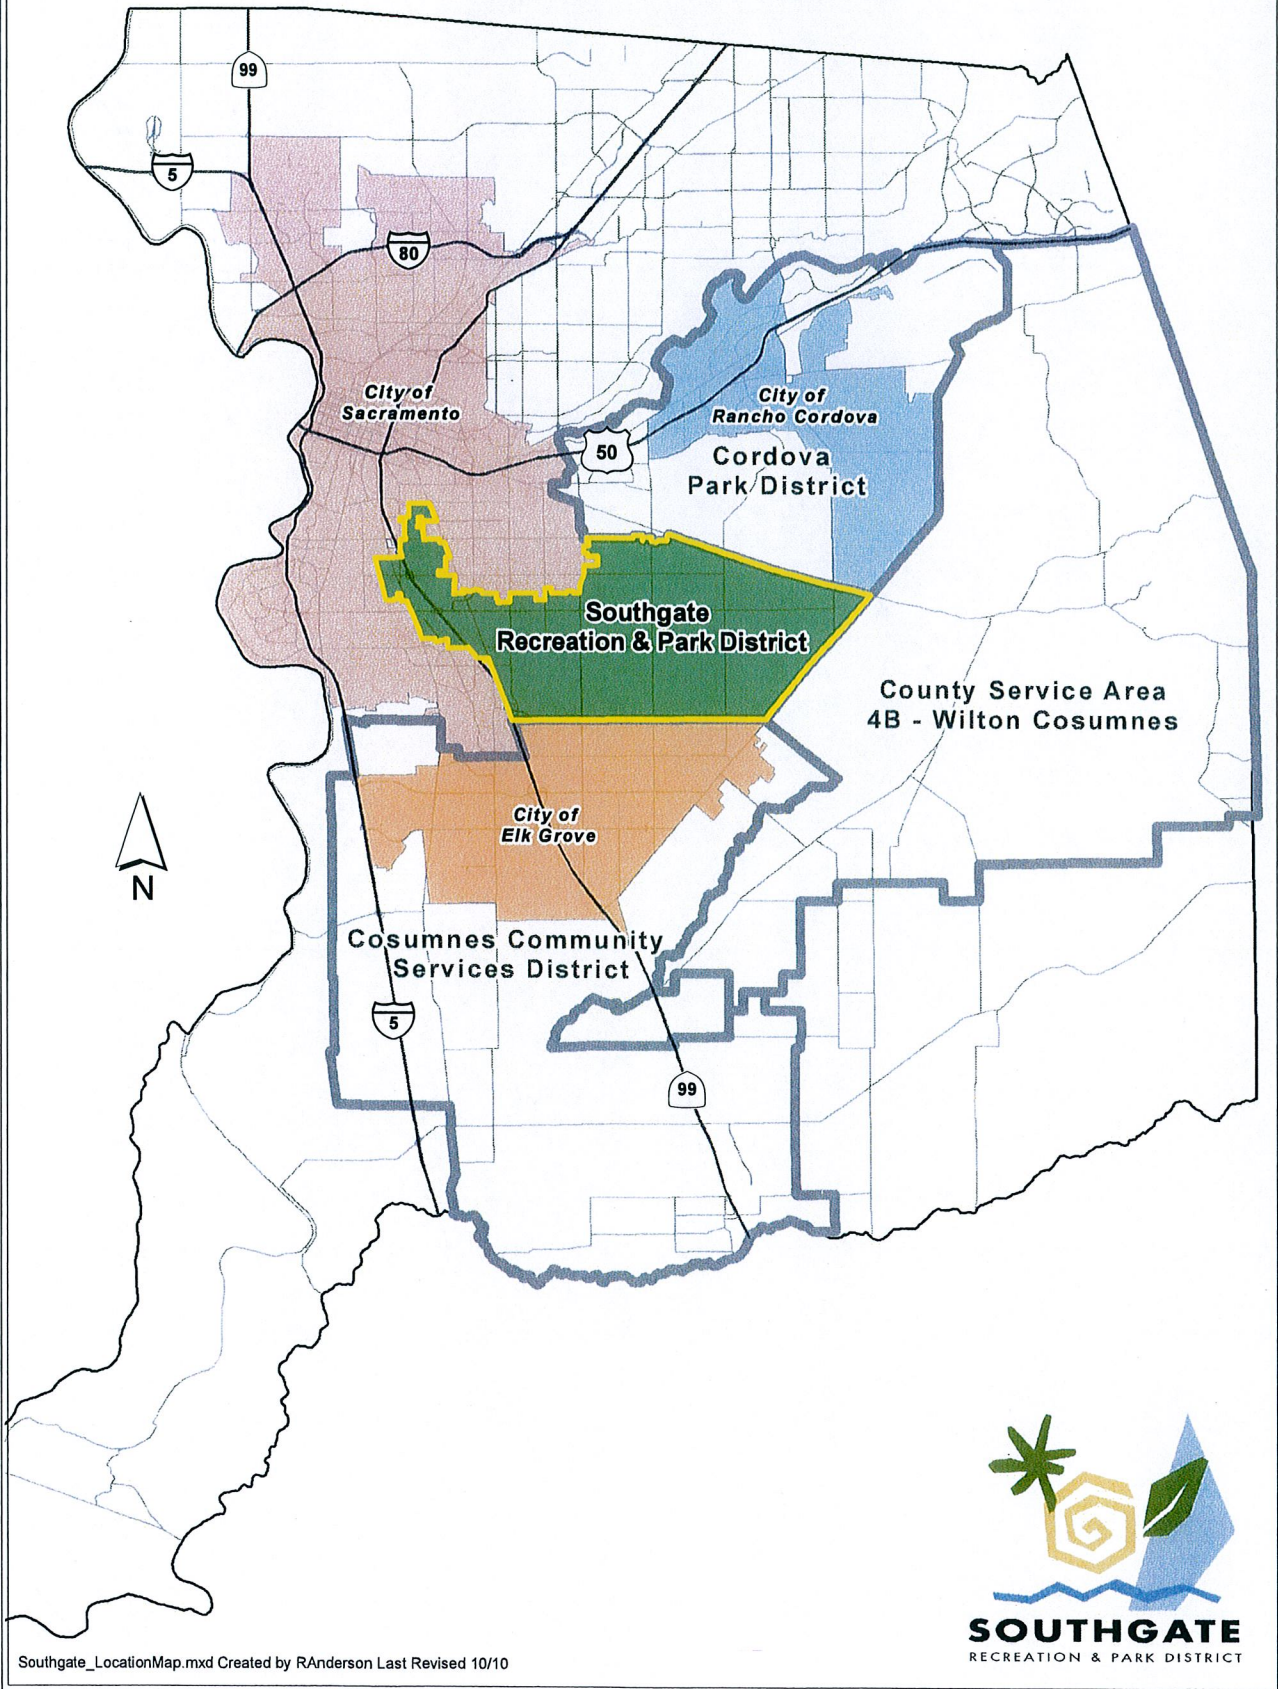

Southgate Recreation & Park District Location Map

SOUTHGATE RECREATION & PARK DISTRICT

Map Created by R. Anderson August, 2011
Updated by Sacramento County GIS March, 2012

County of
Sacramento

Southgate Parks & Facilities

- Southgate Facilities**
 - Existing Community Center
 - Planned Community Center
 - Other Existing Facilities
- Other Public Facilities**
 - Library
 - Fire Station
 - Existing Bicycle/Pedestrian Trail
 - Proposed Bicycle/Pedestrian Trail
- Creeks and Canals**
 - Developed Landscape Corridor
 - Undeveloped Landscape Corridor
- Southgate District**
 - Southgate Open Space
 - Developed Parks and Pathways
 - Undeveloped Parks and Pathways
- Schools**
- Parcels**

SOUTHGATE RECREATION & PARK DISTRICT

- Southgate Planning Areas**
 - Jackson Highway Visioning Area
 - West Jackson Highway Plan
 - Urban Policy Area
 - South Sacramento and Vineyard CPAs
 - Southgate District
 - Developed Parks and Parkways
 - Undeveloped Parks and Parkways
 - Southgate Open Space
 - Parcel
- 2008 Redevelopment Areas**
 - Florin Road
 - Franklin Boulevard
 - Stockton Boulevard
- County Planning Areas**
 - Florin Road Corridor Plan
 - Florin Vineyard Community Plan
 - North Vineyard Station Specific Plan
 - Old Florin Town Special Planning Area
 - Vineyard Springs Comprehensive Plan
- Other Features**
 - Railways
 - Mather Airfield Noise Contour
 - South of Florin Area
 - Bike Trails
 - Existing Bicycle/Pedestrian
 - Proposed Bicycle/Pedestrian Trail
 - Creeks and Canals