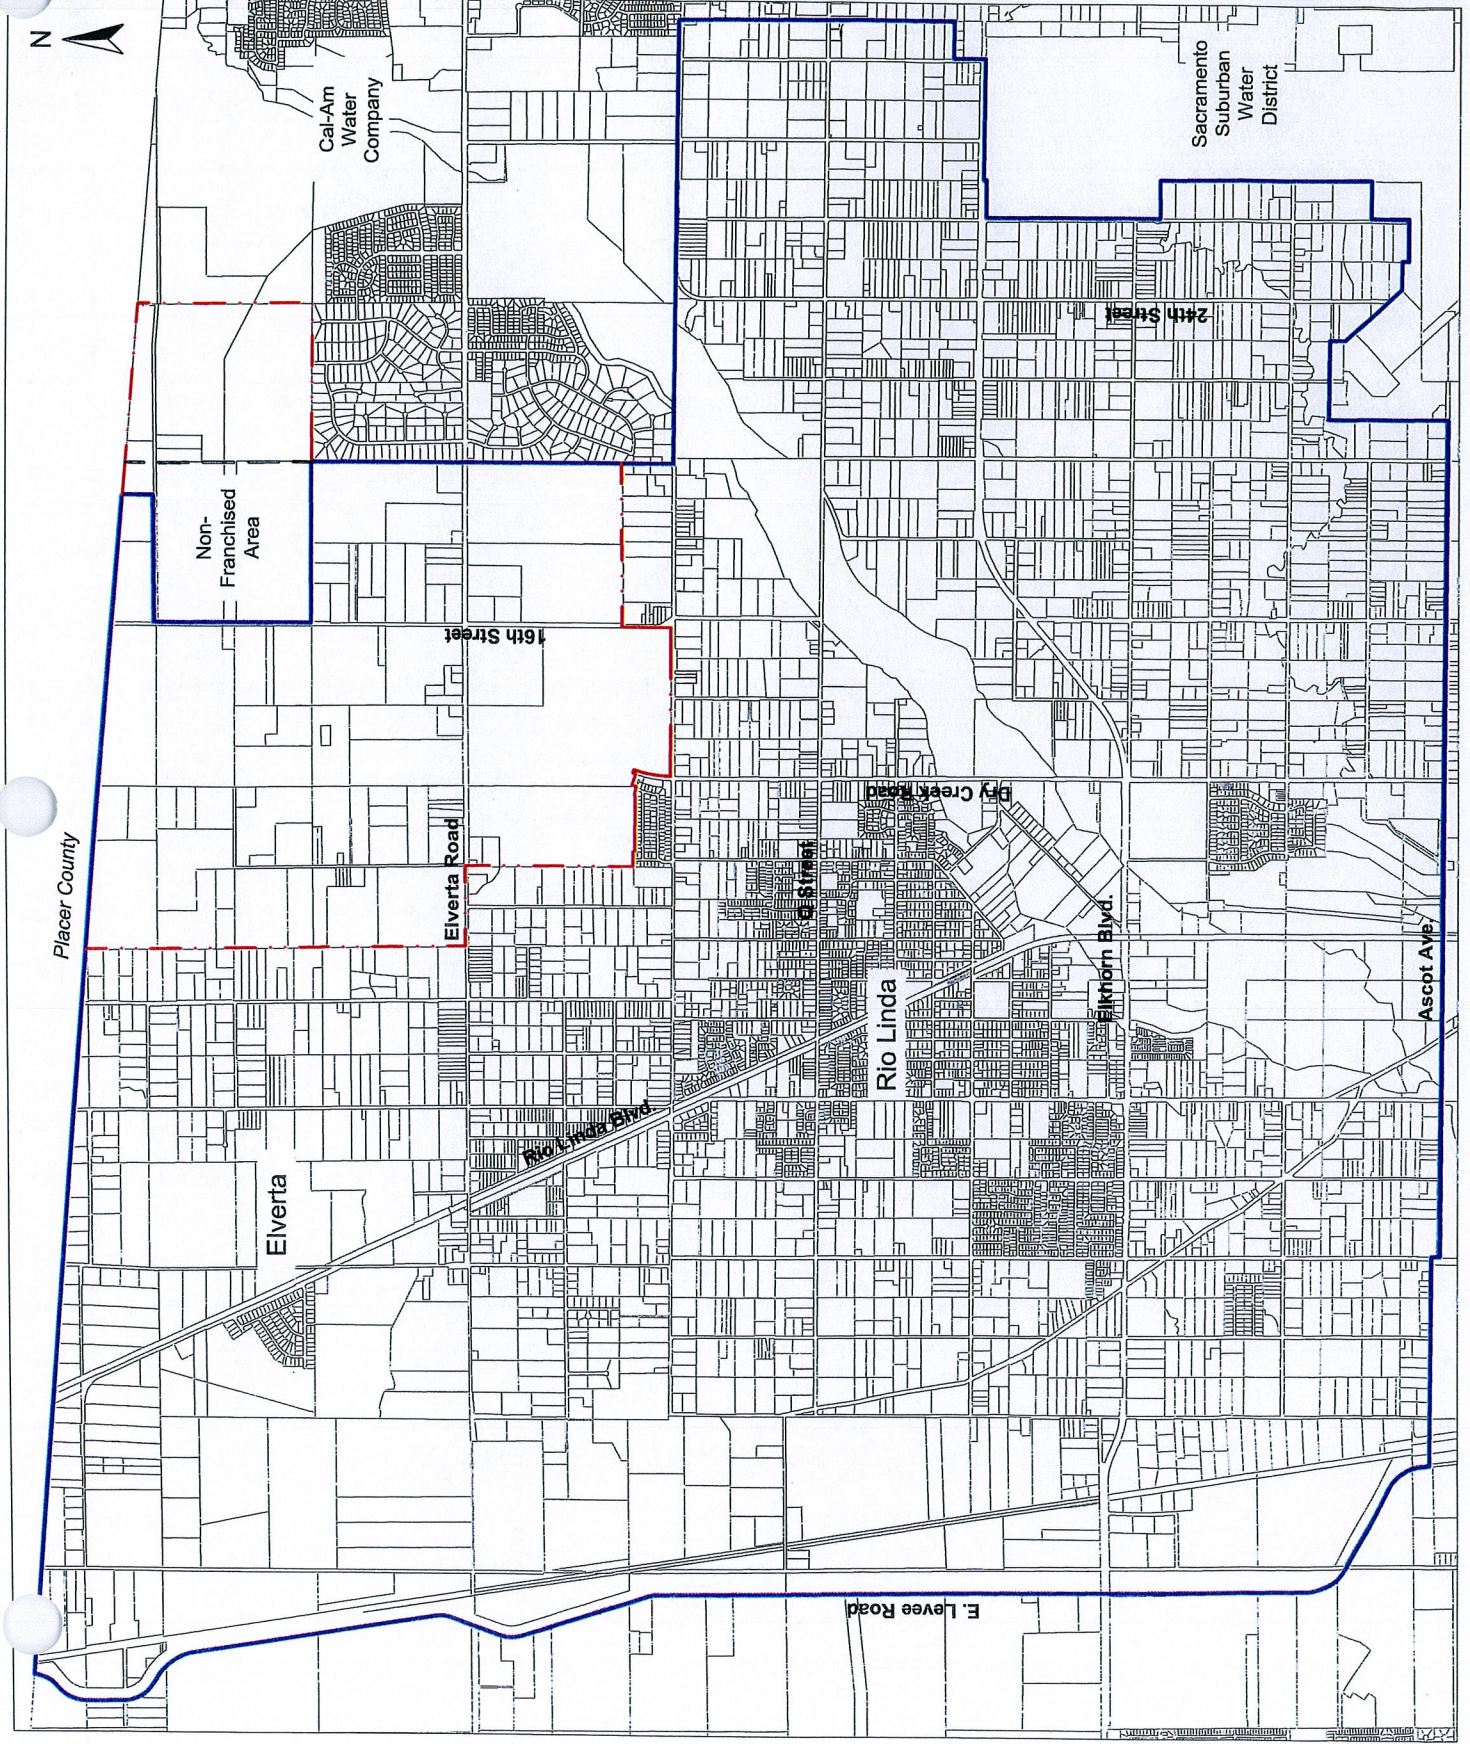

EXHIBIT A

**Rio Linda / Elverta
Community
Water District**
730 L Street
Rio Linda, CA 95673

District Boundary

Legend:

- District Boundary
- Elverta Specific Plan Boundary

Placer County

Elverta

E. Levee Road

Rio Linda Blvd

Elverta Road

16th Street

Dry Creek Road

Rio Linda

Elkhorn Blvd

Sacramento
Suburban
Water
District

24th Street

Ascpt Ave

**Rio Linda / Eivert
Community
Water District**
730 L Street
Rio Linda, CA 95673

**Water System
Layout**

- Legend:
- District Boundary
 - - - Eivert Specific Plan Boundary
 - Water System Main
 - Sacramento Suburban Water District

EXHIBIT B

Rio Linda/Elverta Community Water District Organization Chart

EXHIBIT C