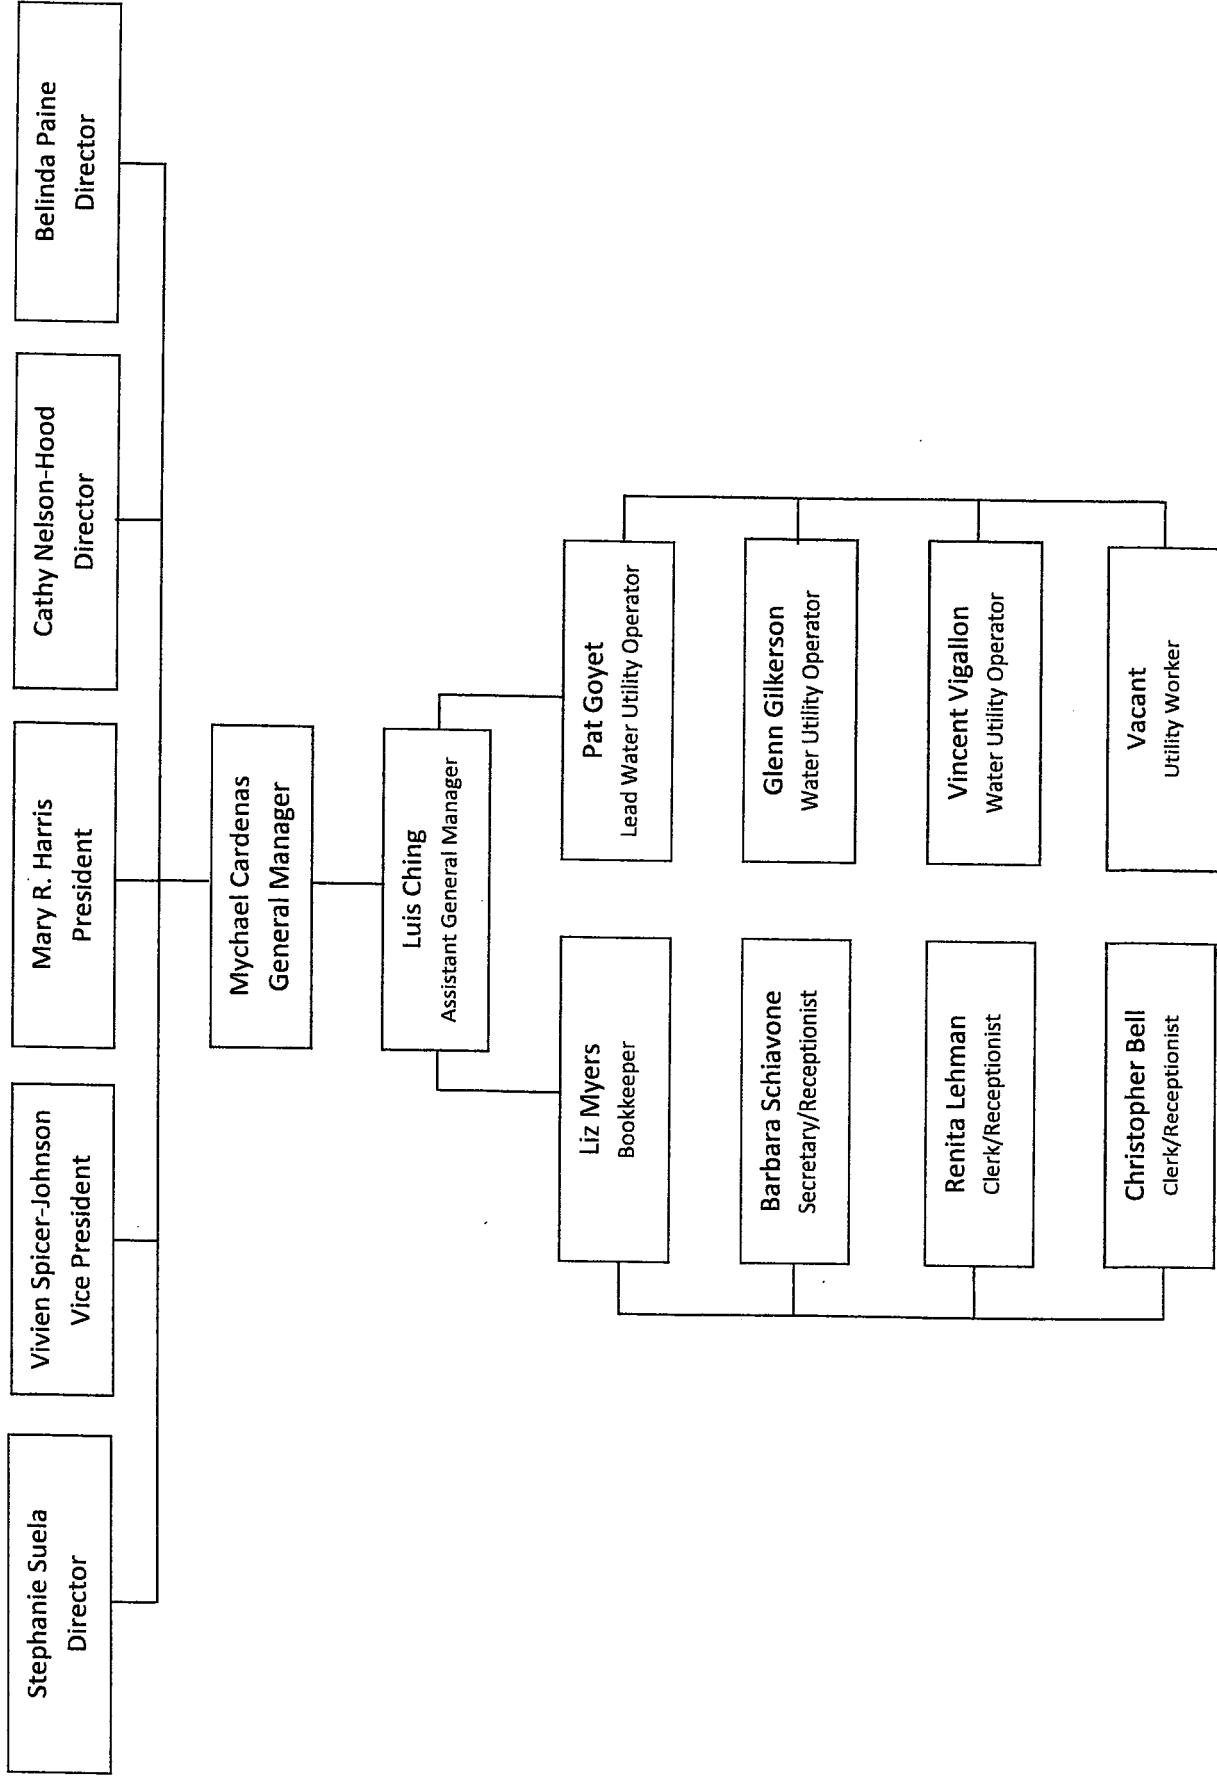

EXHIBIT A

**Rio Linda / Elverta
Community
Water District**
730 L Street
Rio Linda, CA 95673

District Boundary

Legend:

- District Boundary
- Elverta Specific Plan Boundary

Placer County

Elverta

E. Levee Road

Rio Linda Blvd

Elverta Road

16th Street

Dry Creek Road

Rio Linda

Elkhorn Blvd

Sacramento
Suburban
Water
District

24th Street

Ascpt Ave

**Rio Linda / Eivert
Community
Water District**
730 L Street
Rio Linda, CA 95673

**Water System
Layout**

- Legend:
- District Boundary
 - - - Eivert Specific Plan Boundary
 - Water System Main
 - Sacramento Suburban Water District

EXHIBIT B

Rio Linda/Elverta Community Water District Organization Chart

EXHIBIT C