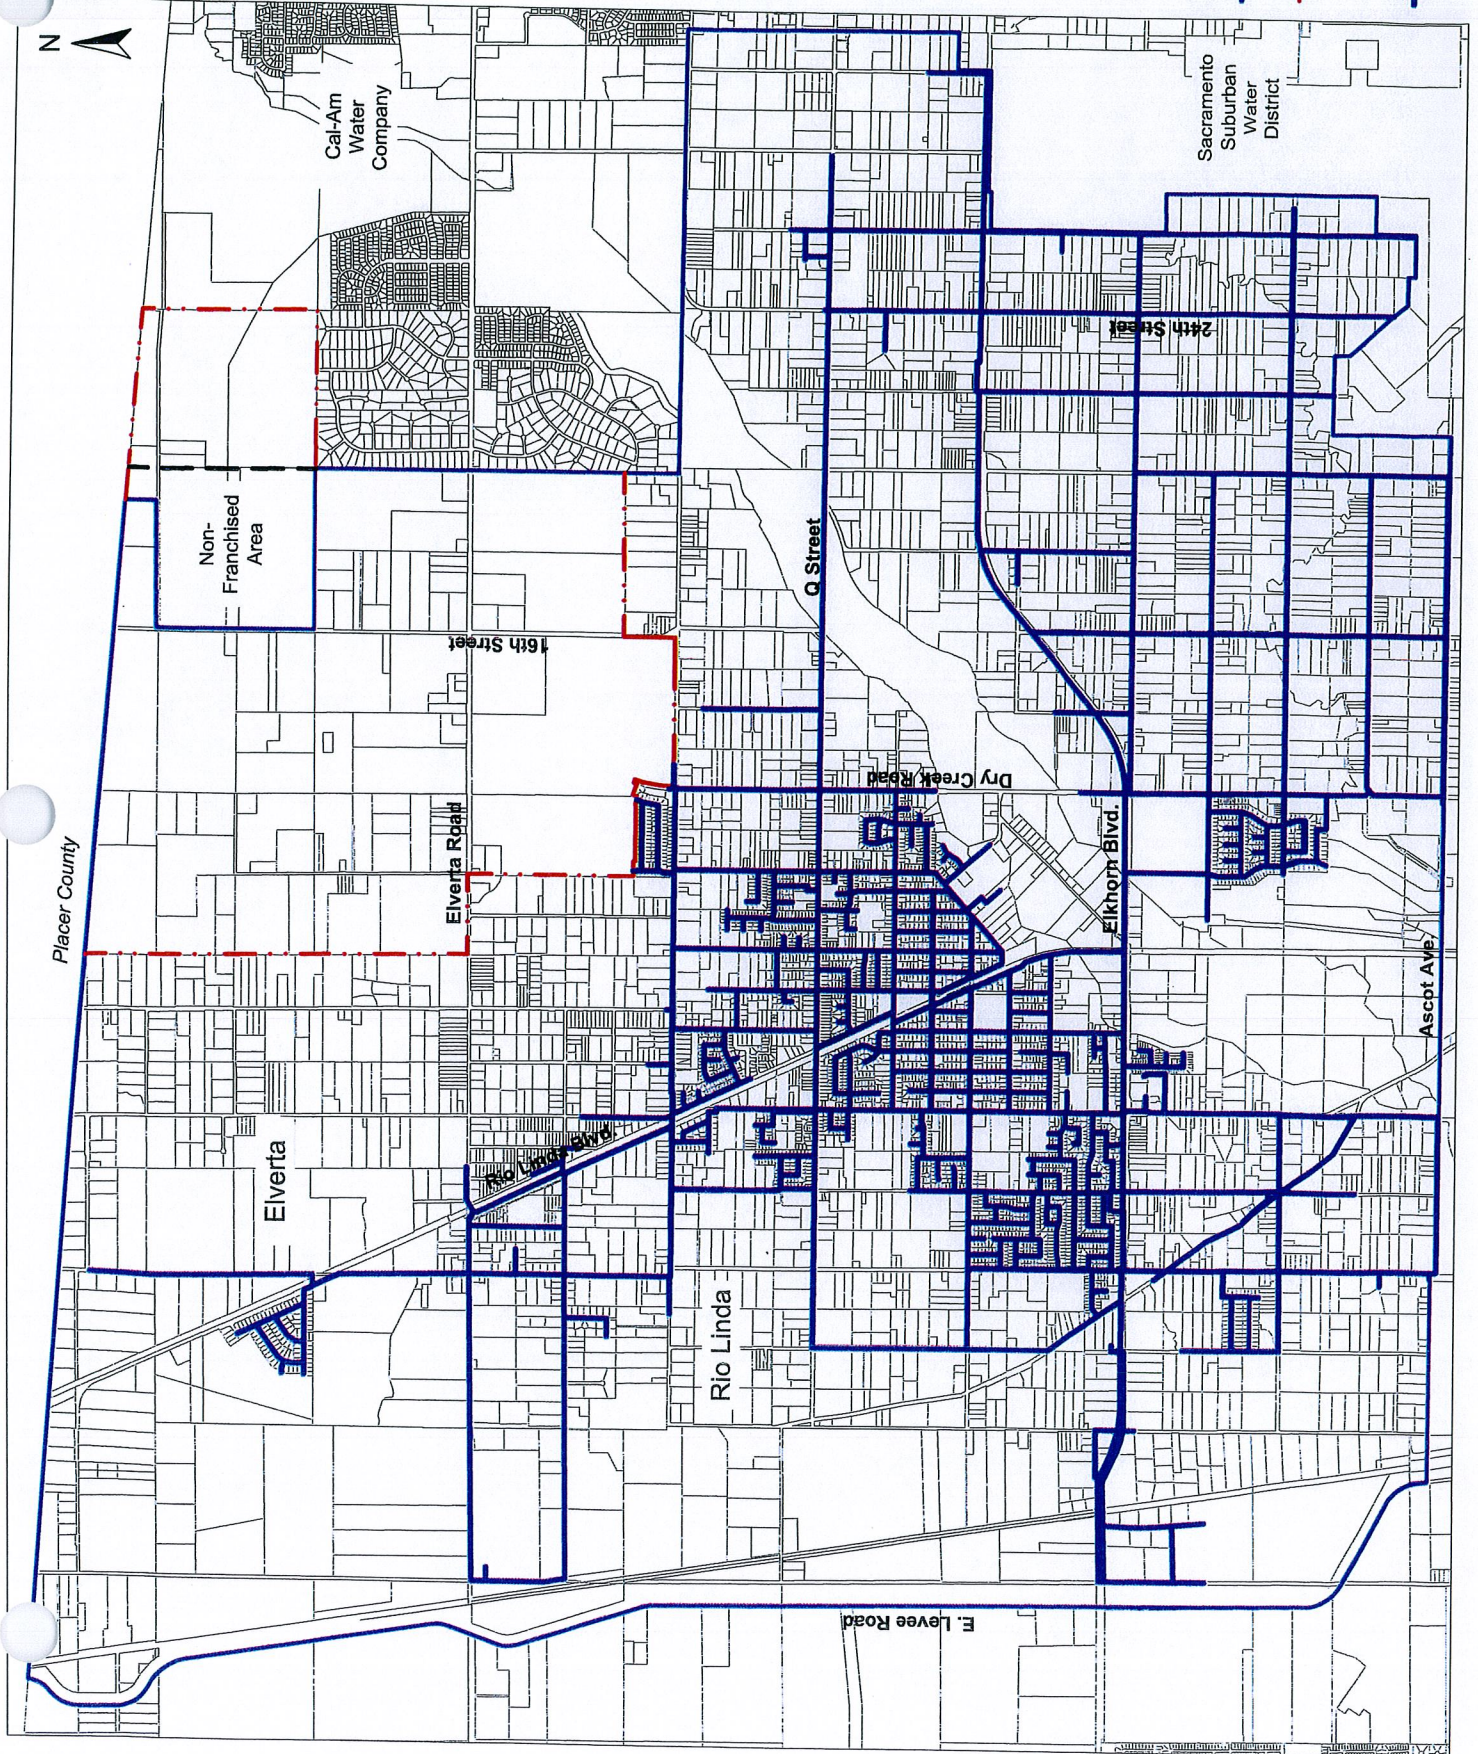

EXHIBIT A

**Rio Linda / Elverta
Community
Water District**
730 L Street
Rio Linda, CA 95673

District Boundary

Legend:

- District Boundary
- Elverta Specific Plan Boundary

Placer County

Elverta

E. Levee Road

Rio Linda Blvd

Elverta Road

16th Street

Dry Creek Road

Rio Linda

Elkhorn Blvd

Sacramento
Suburban
Water
District

24th Street

Ascpt Ave

**Rio Linda / Eivert
Community
Water District**
730 L Street
Rio Linda, CA 95673

**Water System
Layout**

- Legend:
- District Boundary
 - - - Eivert Specific Plan Boundary
 - Water System Main
 - Sacramento Suburban Water District

EXHIBIT B

Rio Linda/Elverta Community Water District Organization Chart

EXHIBIT C