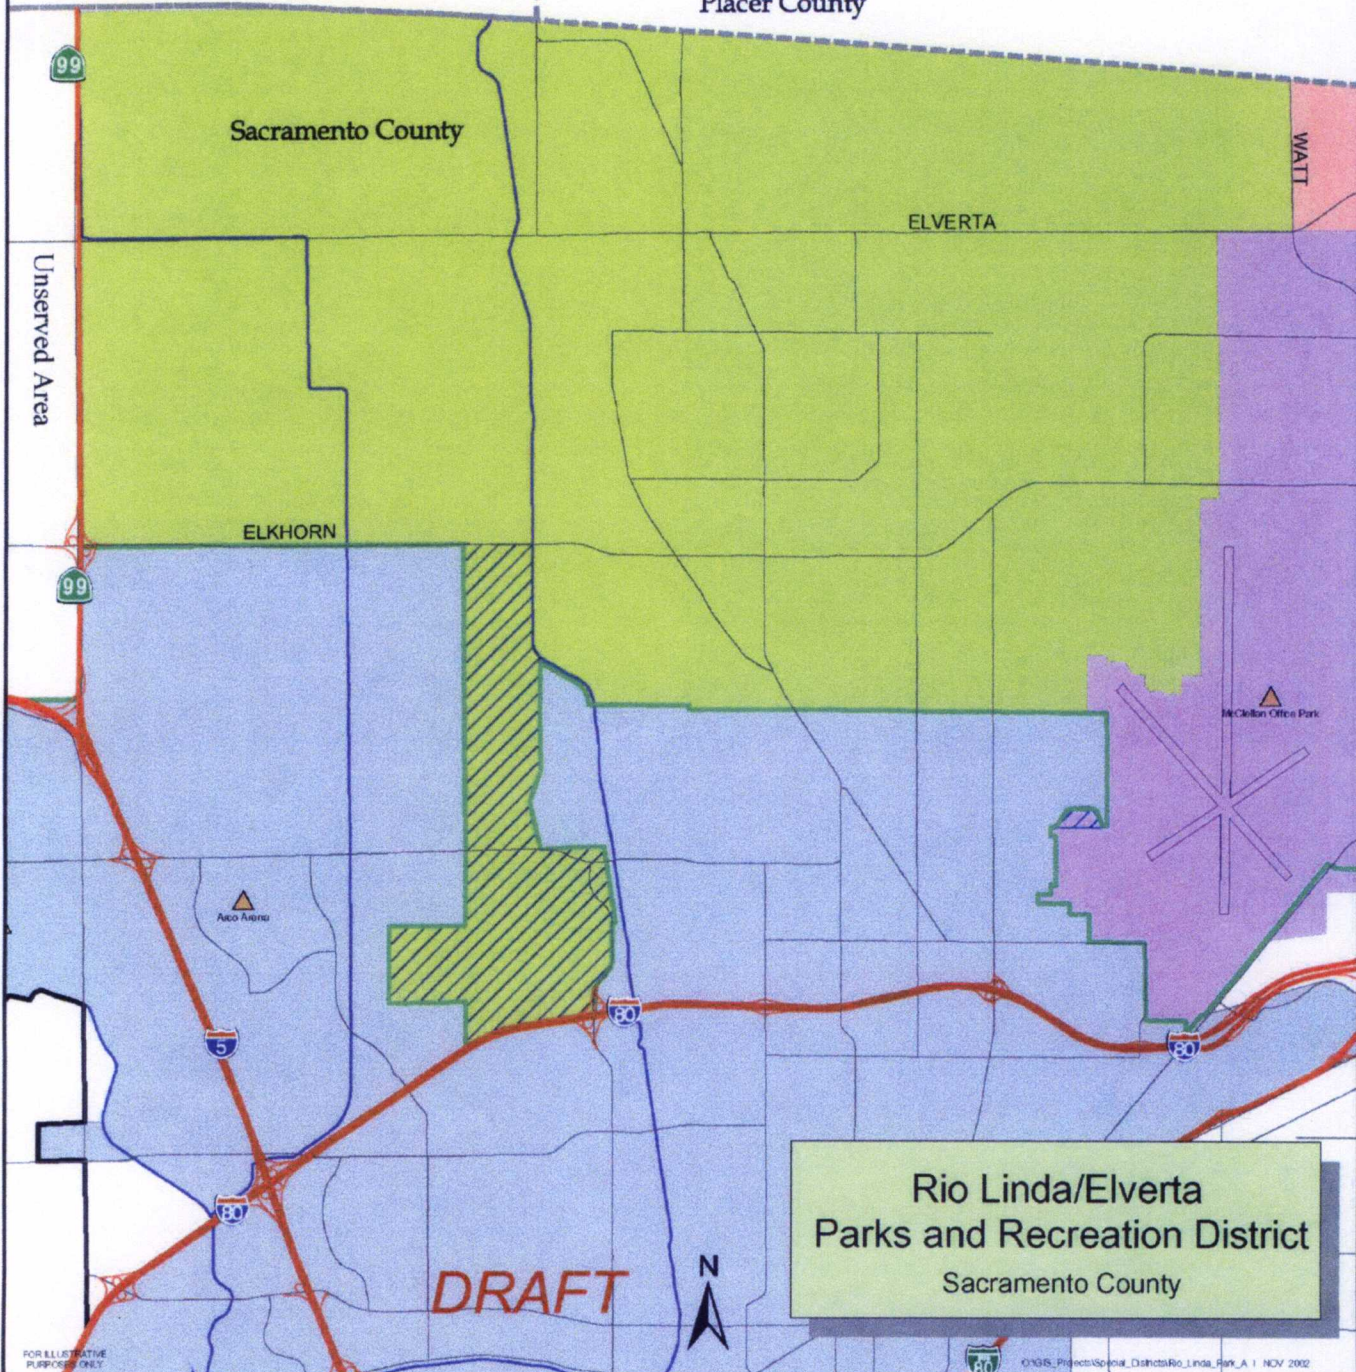

Legend

- County Boundaries
- Sacramento City Boundary
- Sphere of Influence
- American River Place of Use
- N.E.M.D.C.

Parks & Recreation Districts

- RIO LINDA/ELVERTA - 20,577 Acres
- NORTH HIGHLANDS - 7,052 Acres
- SUNRISE - 16,602 Acres

Rio Linda/Elverta
Parks and Recreation District
Sacramento County

FOR ILLUSTRATIVE PURPOSES ONLY