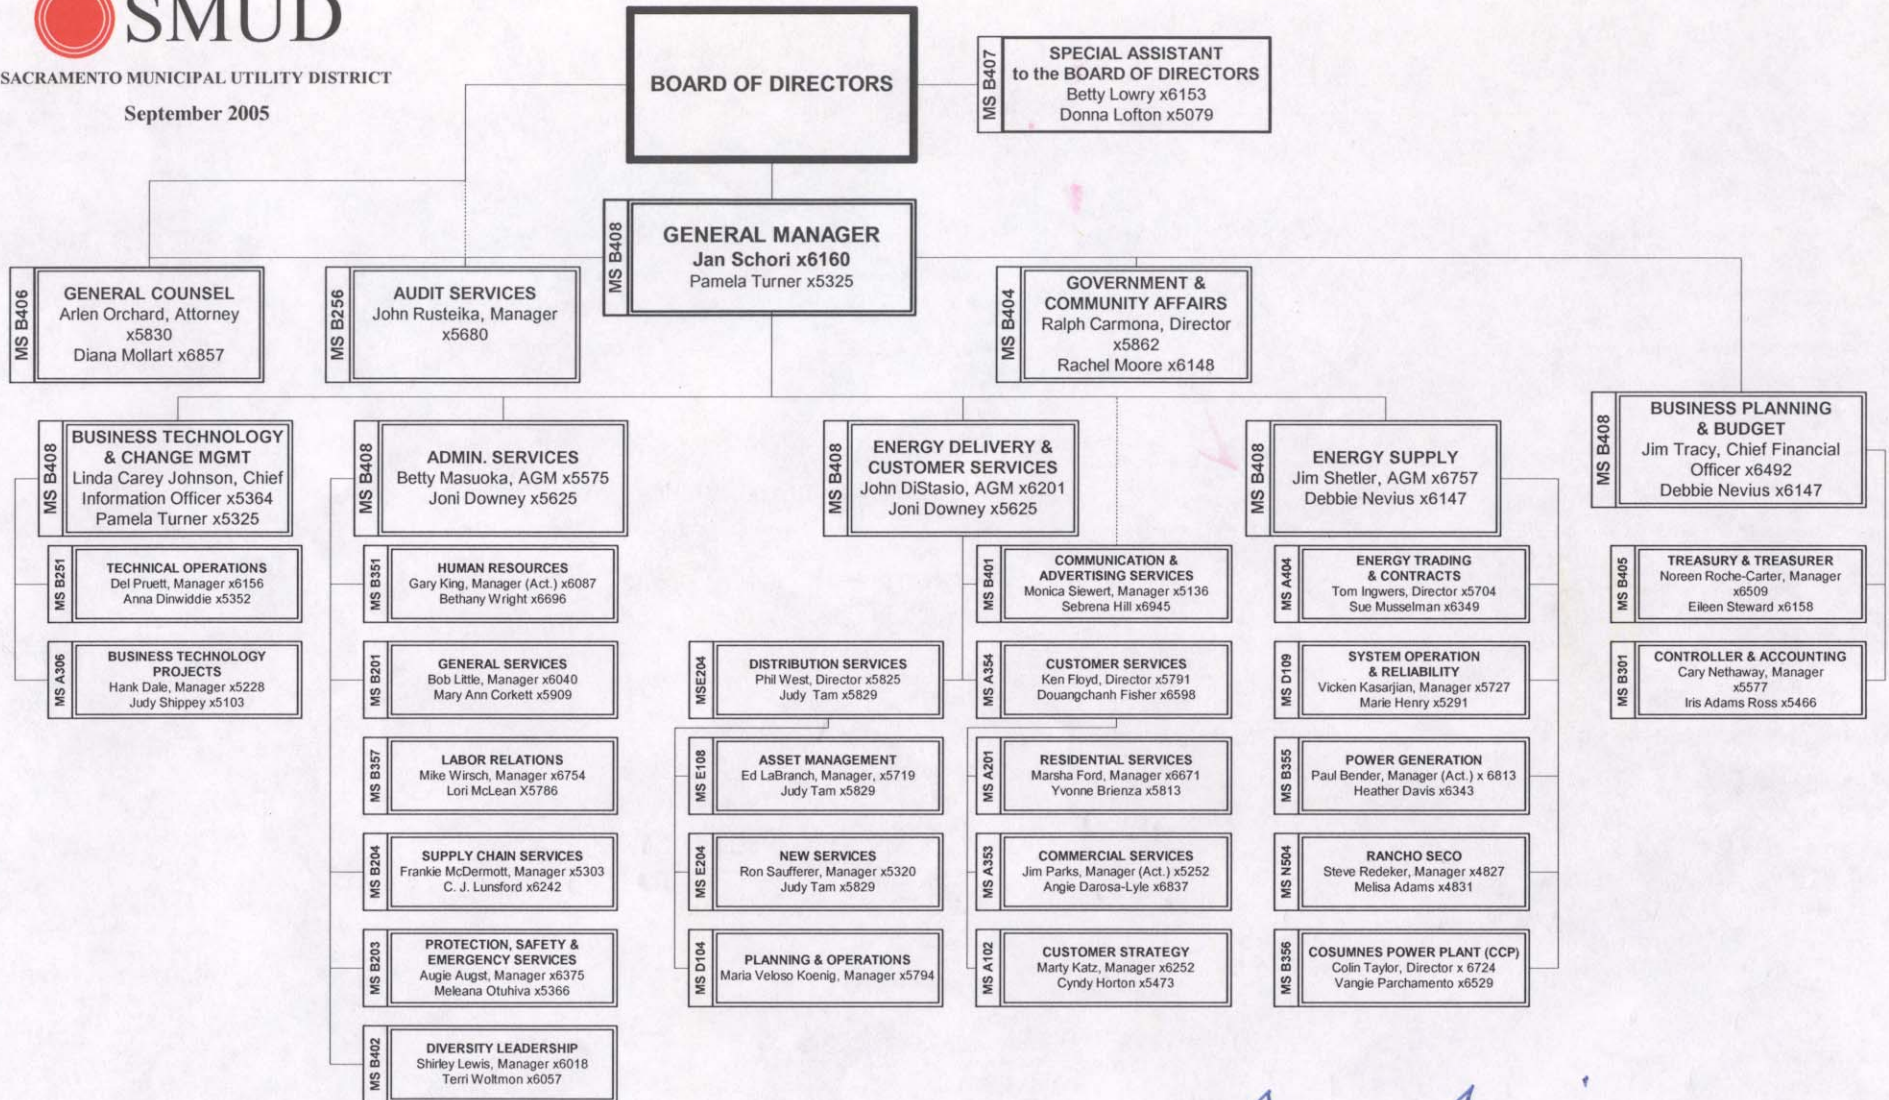

**Attachment A**  
**September 2005 – SMUD Organization Chart**

SACRAMENTO MUNICIPAL UTILITY DISTRICT

September 2005

*Jan Schori*  
General Manager