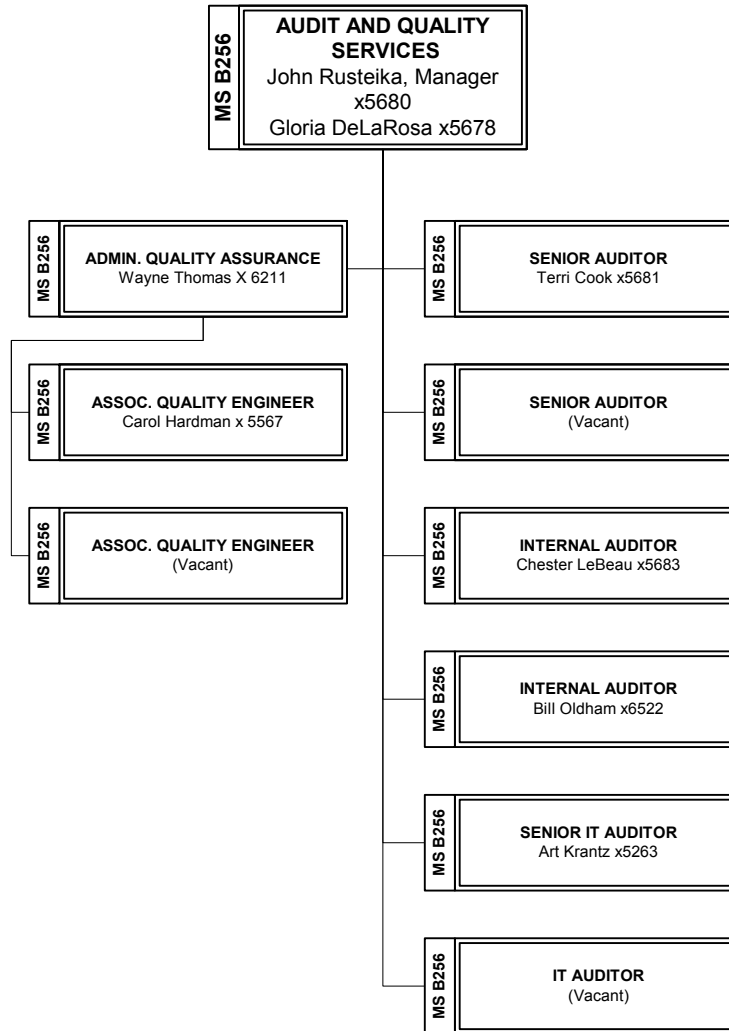

Attachment N
Overall Organization Charts (2002, 2003, 2004 & 2005)

Jan Schori
General Manager

SACRAMENTO MUNICIPAL UTILITY DISTRICT

January 2002

SACRAMENTO MUNICIPAL UTILITY DISTRICT

January 2002

SACRAMENTO MUNICIPAL UTILITY DISTRICT