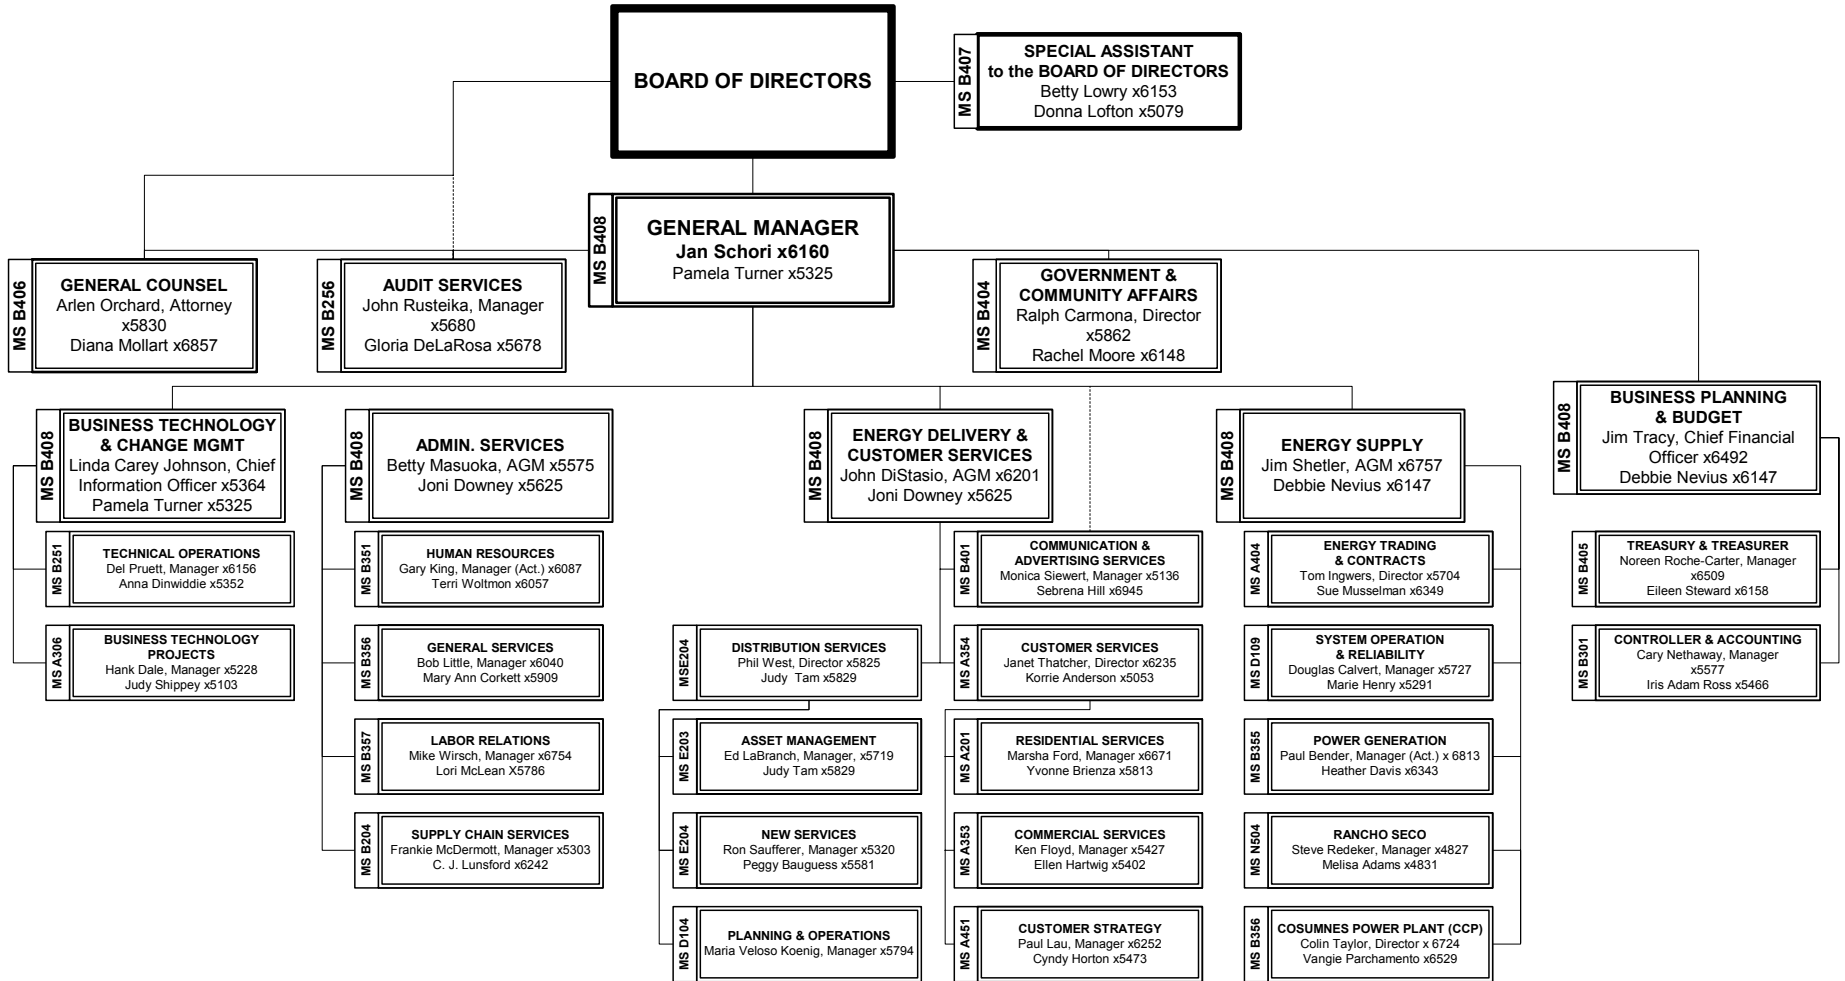

June 2003

SACRAMENTO MUNICIPAL UTILITY DISTRICT

June 2003

Jan Schori
 General Manager

SACRAMENTO MUNICIPAL UTILITY DISTRICT

October 2004

SACRAMENTO MUNICIPAL UTILITY DISTRICT

October 2004