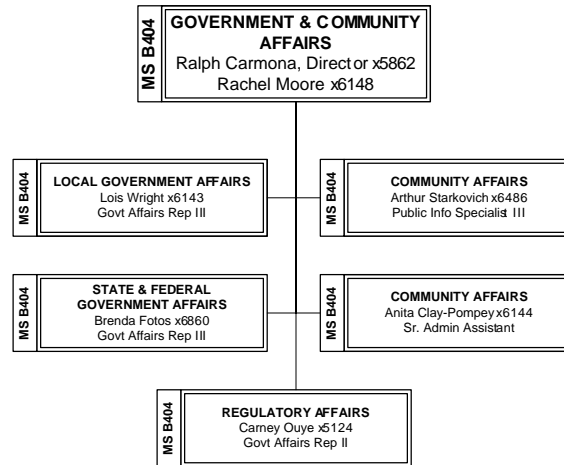

September 2005 - draft

SACRAMENTO MUNICIPAL UTILITY DISTRICT

September 2005 - draft

SACRAMENTO MUNICIPAL UTILITY DISTRICT

September 2005 - draft

SACRAMENTO MUNICIPAL UTILITY DISTRICT

September 2005 - draft

SACRAMENTO MUNICIPAL UTILITY DISTRICT