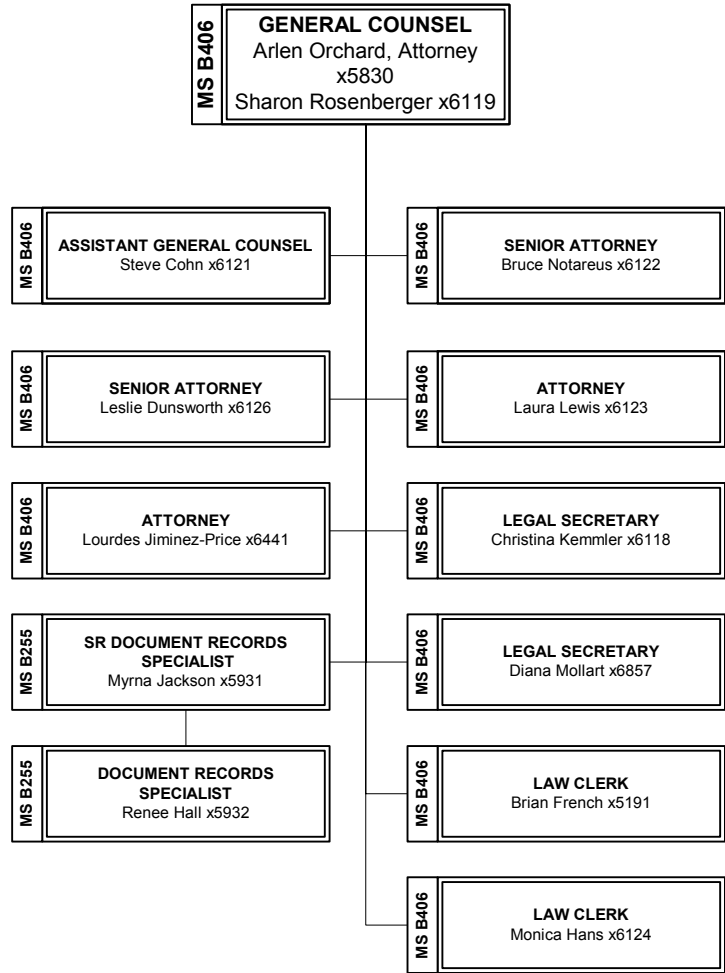

January 2002

Jan Schori
General Manager

SACRAMENTO MUNICIPAL UTILITY DISTRICT

June 2003

SACRAMENTO MUNICIPAL UTILITY DISTRICT

June 2003

SACRAMENTO MUNICIPAL UTILITY DISTRICT
June 2003

SACRAMENTO MUNICIPAL UTILITY DISTRICT