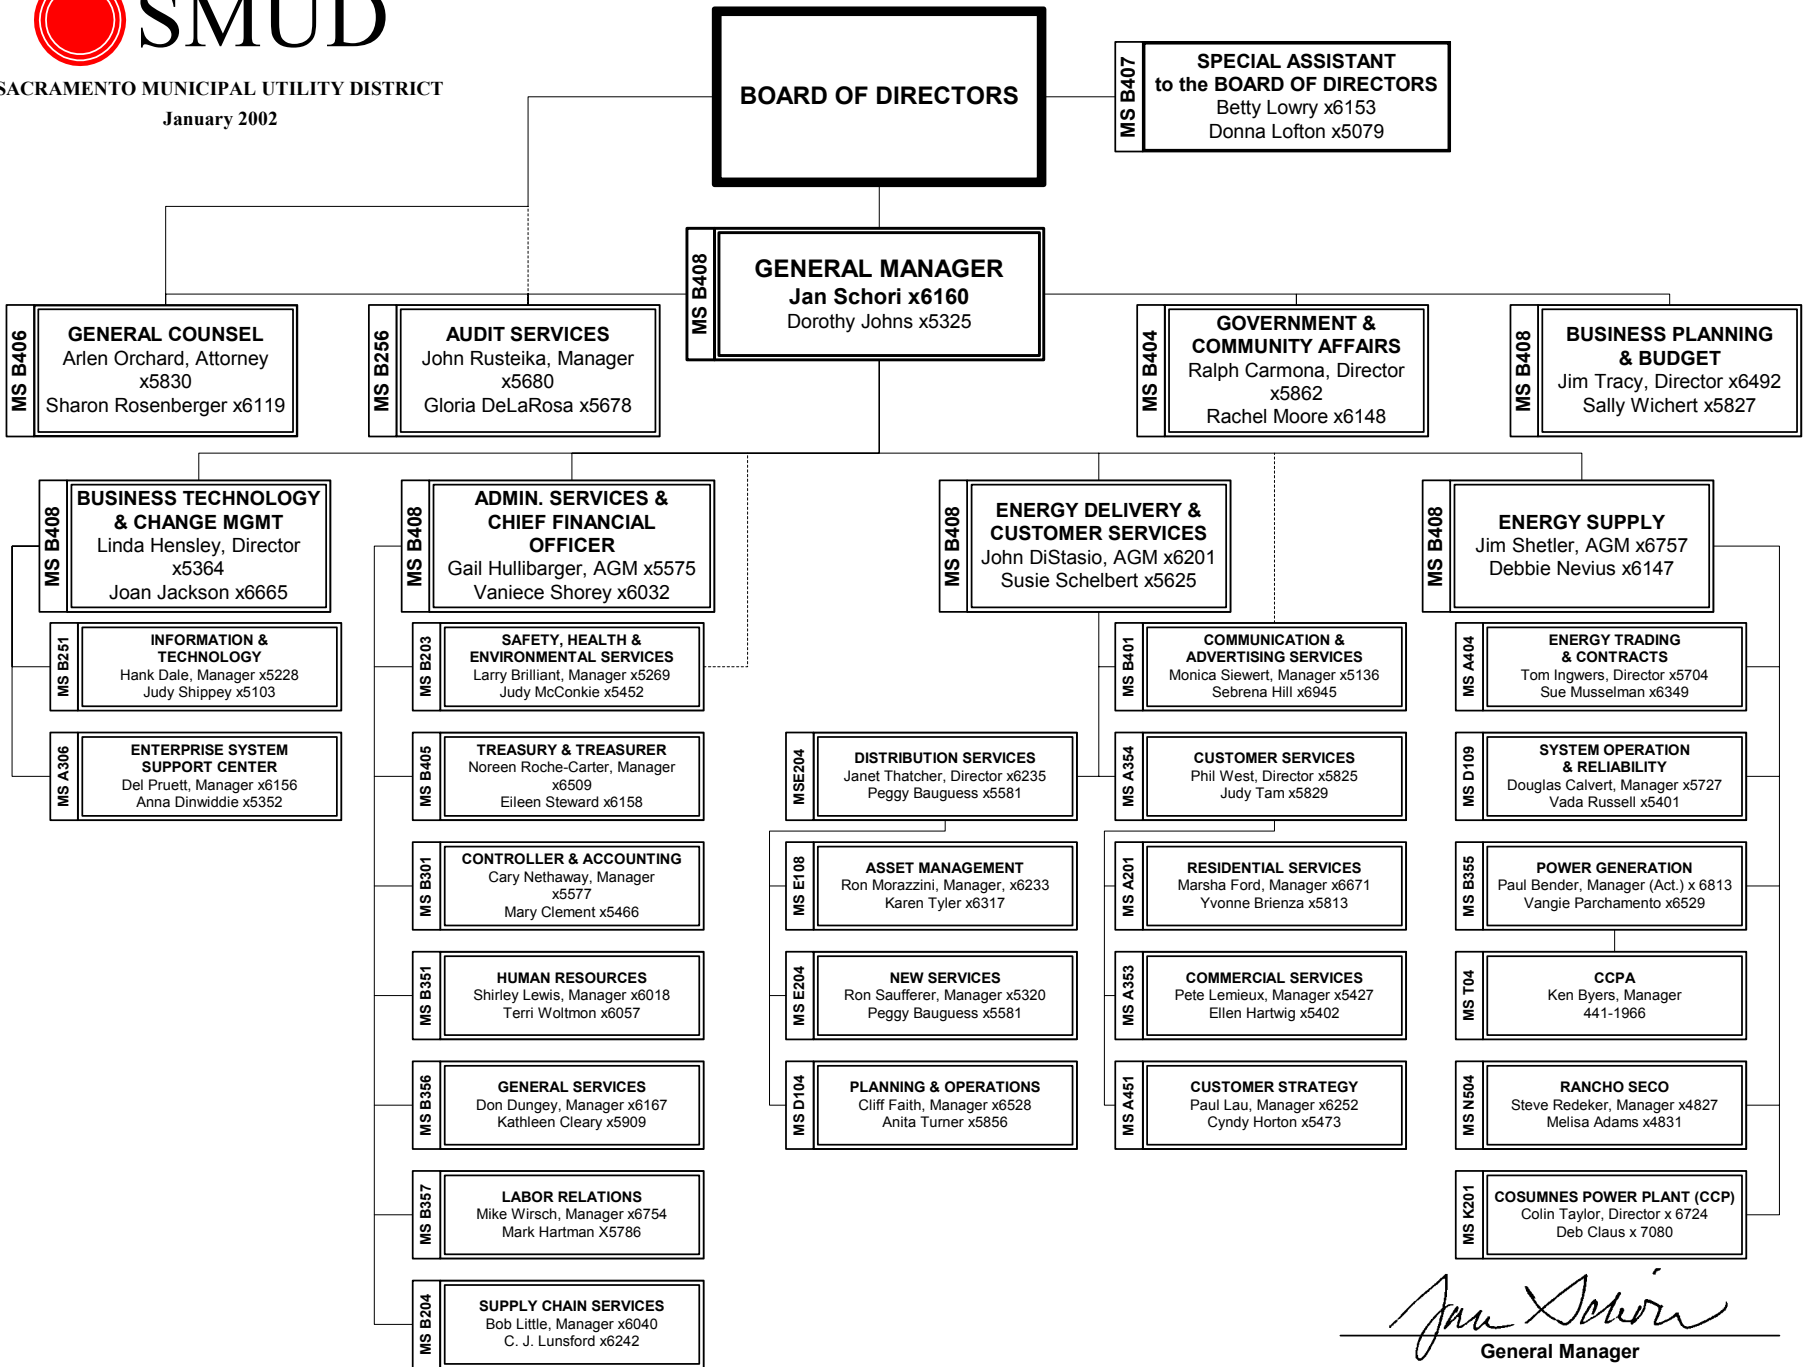

Attachment N
Overall Organization Charts (2002, 2003, 2004 & 2005)

Jan Schori
General Manager

SACRAMENTO MUNICIPAL UTILITY DISTRICT

January 2002

SACRAMENTO MUNICIPAL UTILITY DISTRICT

January 2002

SACRAMENTO MUNICIPAL UTILITY DISTRICT