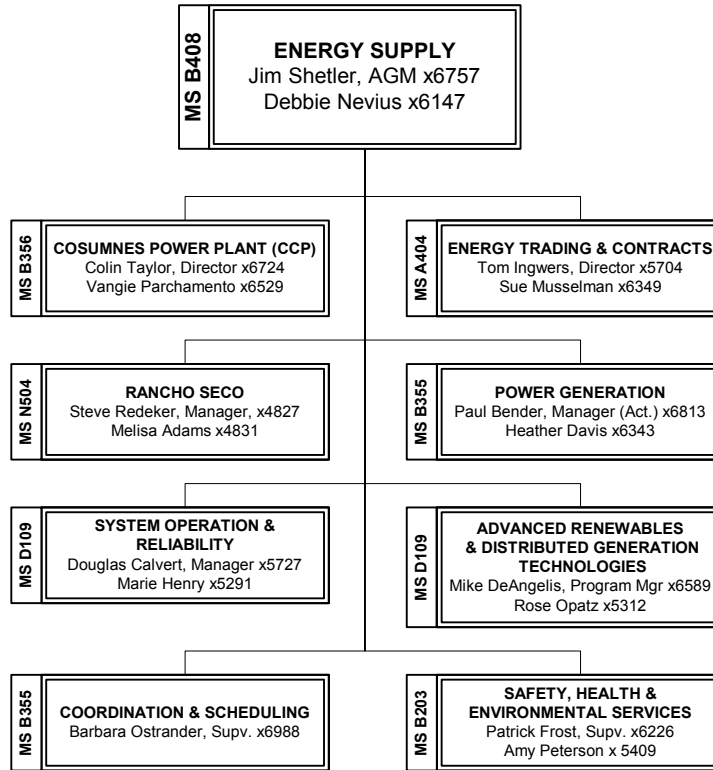

SACRAMENTO MUNICIPAL UTILITY DISTRICT

October 2004

SACRAMENTO MUNICIPAL UTILITY DISTRICT

October 2004

SACRAMENTO MUNICIPAL UTILITY DISTRICT

September 2005 - draft

General Manager

SACRAMENTO MUNICIPAL UTILITY DISTRICT