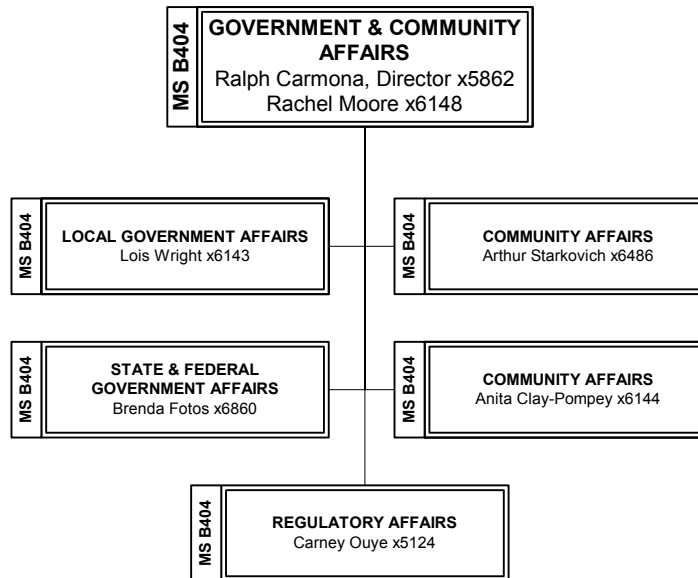

SACRAMENTO MUNICIPAL UTILITY DISTRICT

June 2003