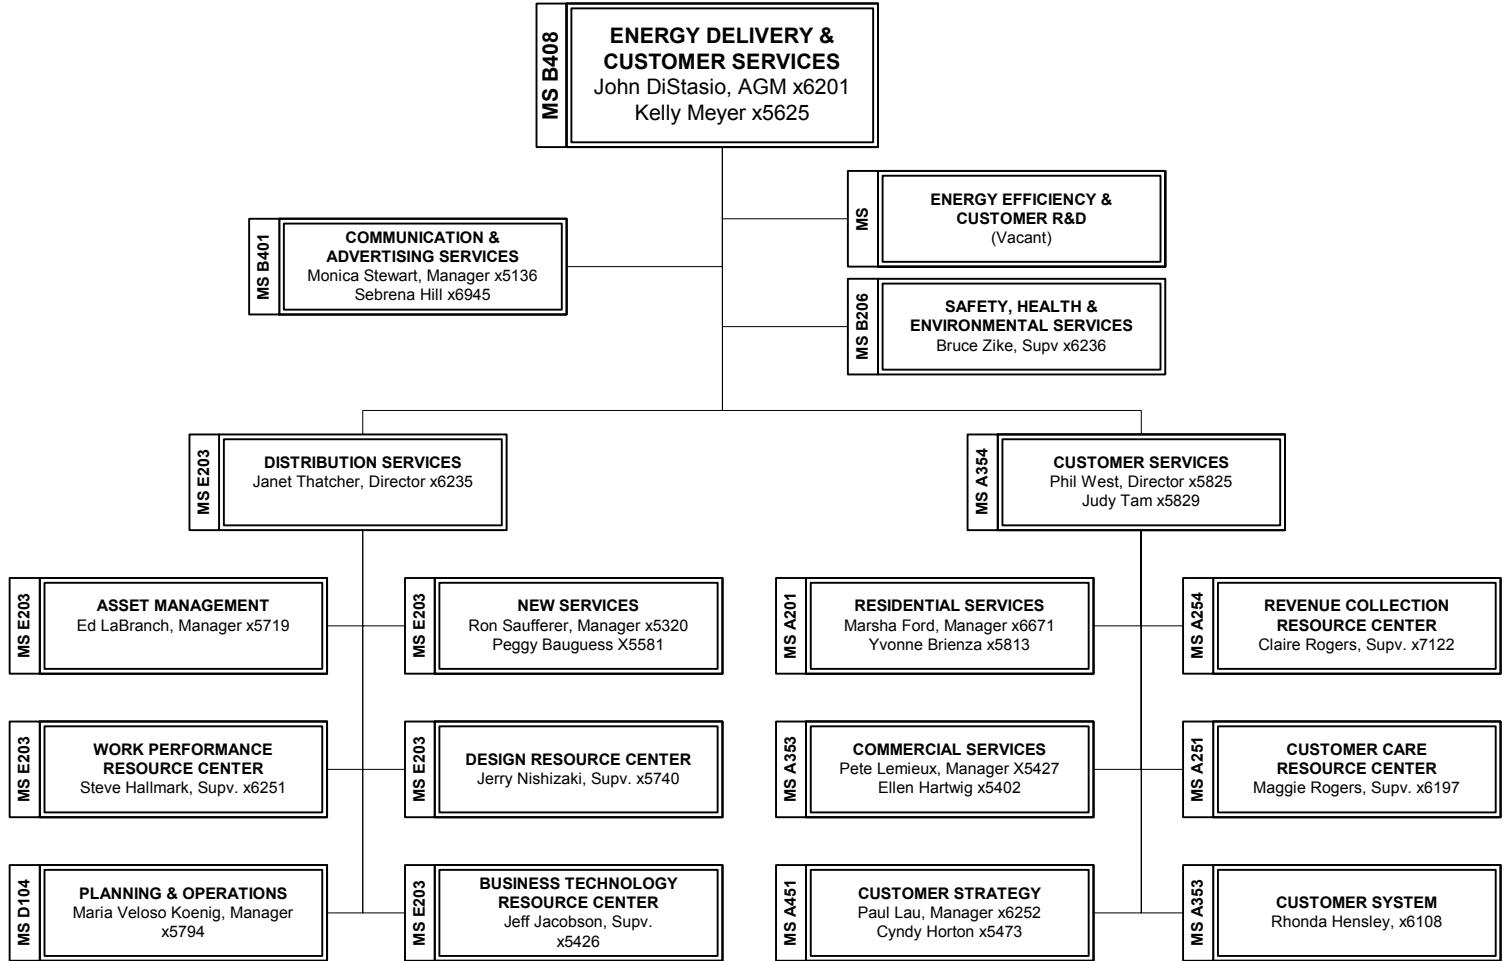

SACRAMENTO MUNICIPAL UTILITY DISTRICT

June 2003