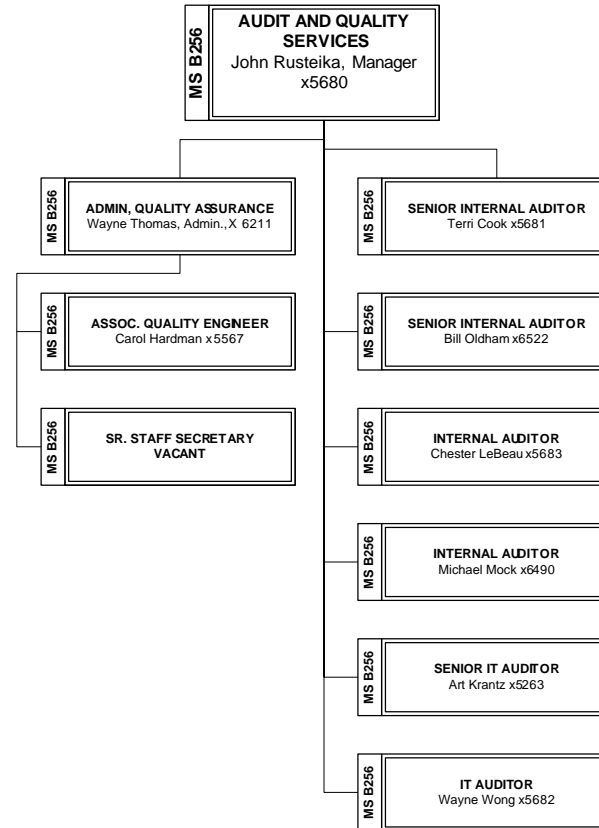

September 2005 - draft

SACRAMENTO MUNICIPAL UTILITY DISTRICT

September 2005 - draft

SACRAMENTO MUNICIPAL UTILITY DISTRICT

September 2005 - draft

SACRAMENTO MUNICIPAL UTILITY DISTRICT

September 2005 - draft

SACRAMENTO MUNICIPAL UTILITY DISTRICT