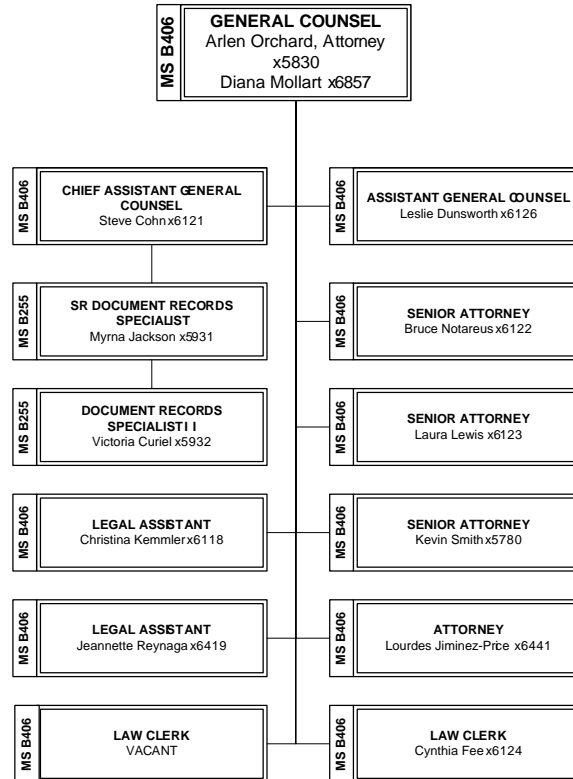

SACRAMENTO MUNICIPAL UTILITY DISTRICT

September 2005 - draft