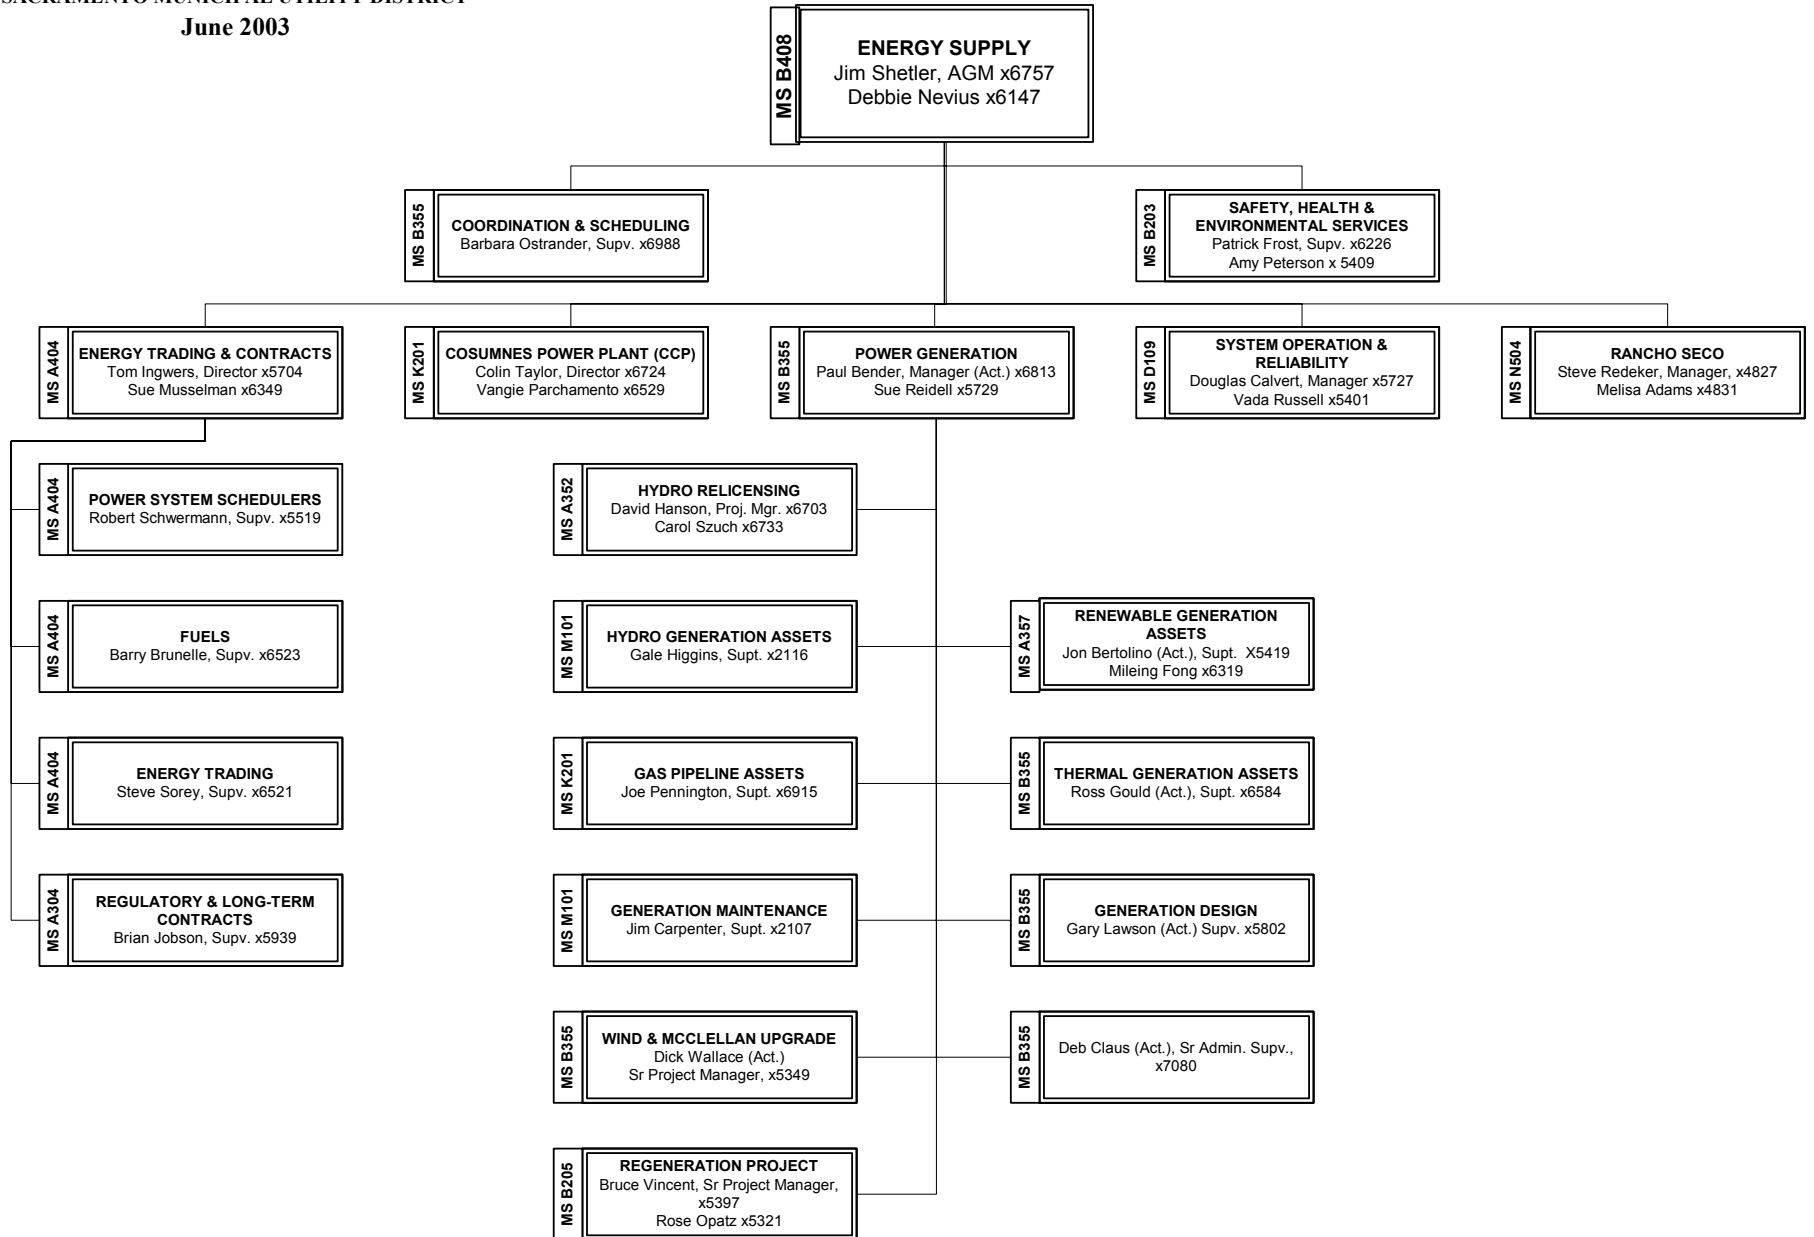

SACRAMENTO MUNICIPAL UTILITY DISTRICT

June 2003