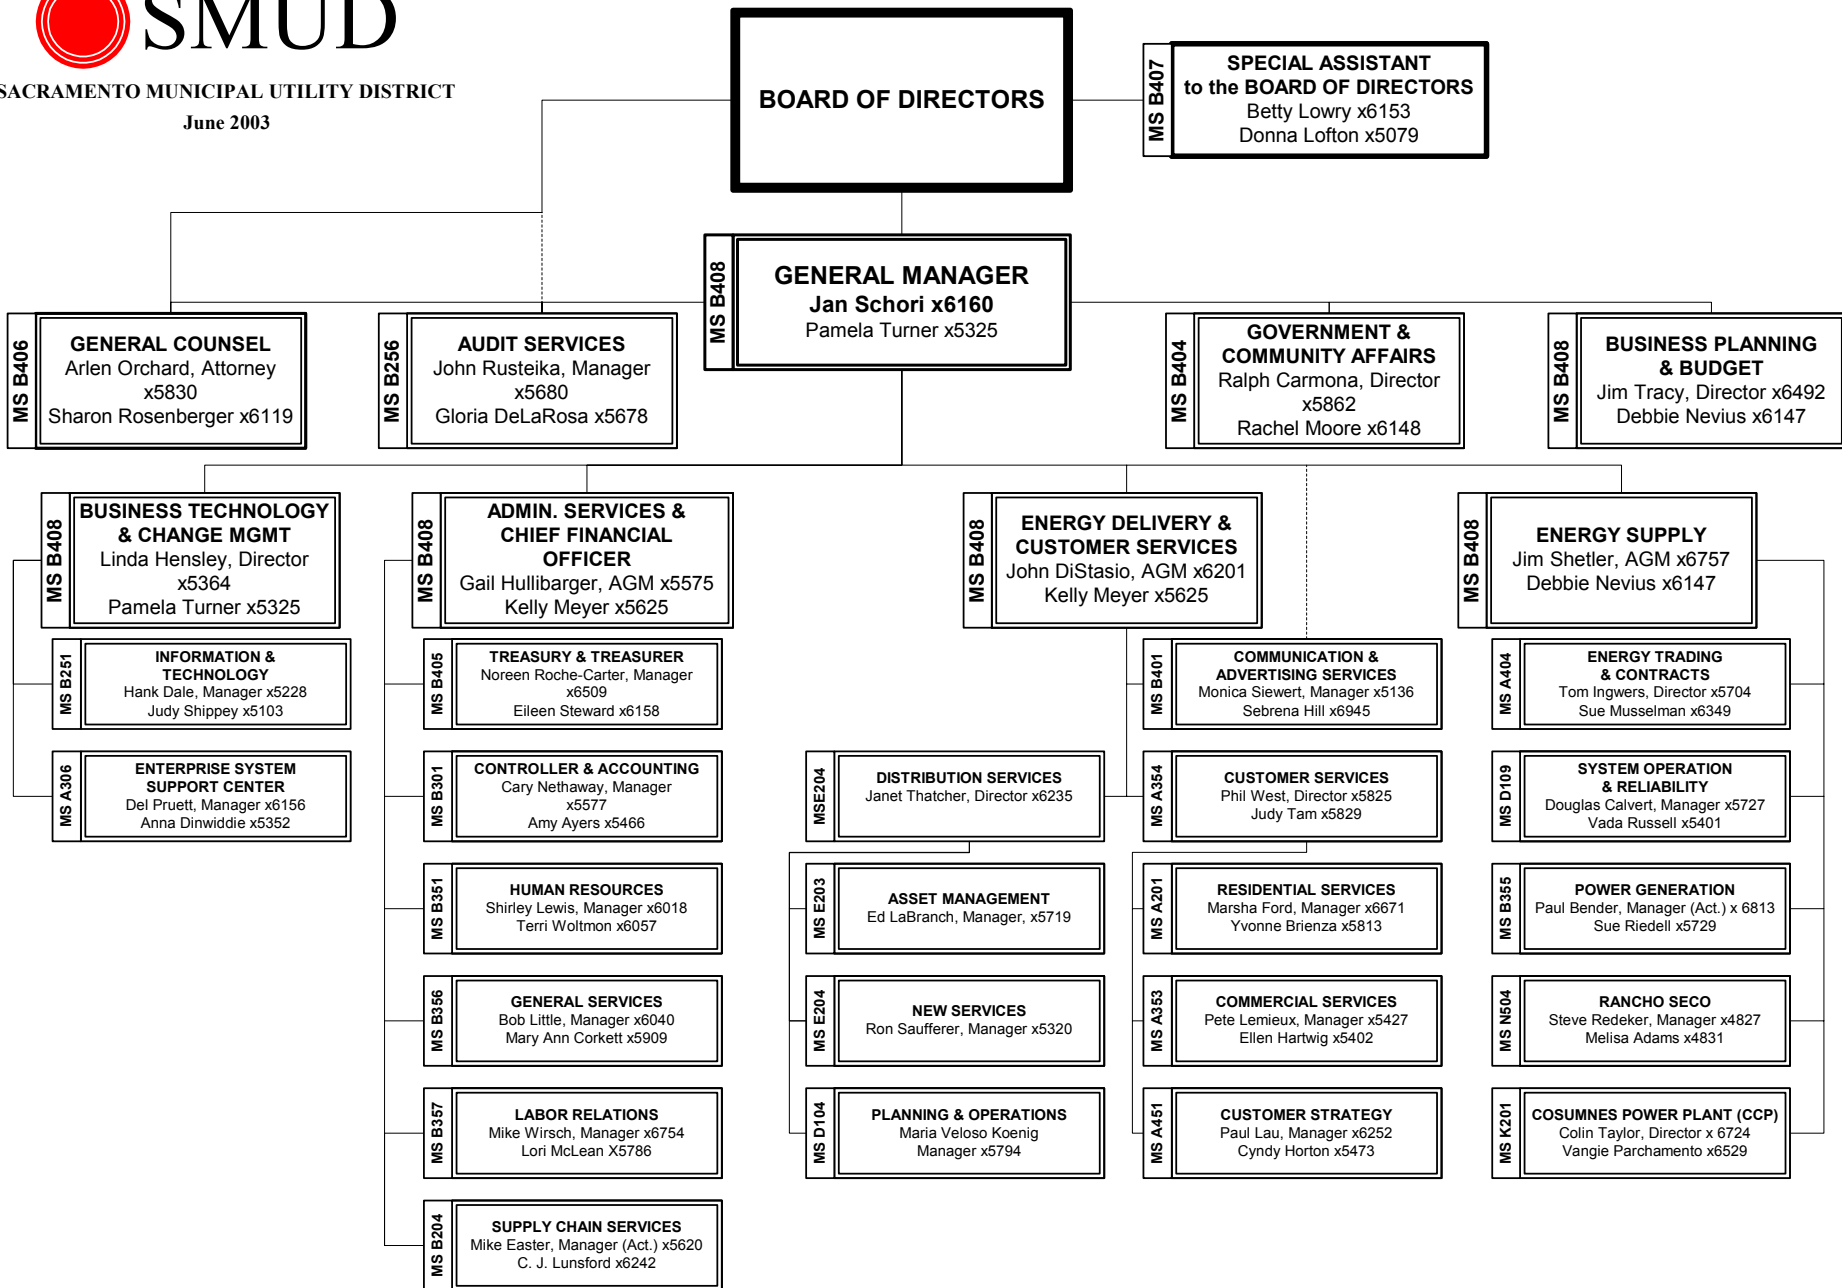

Jan Schori
General Manager