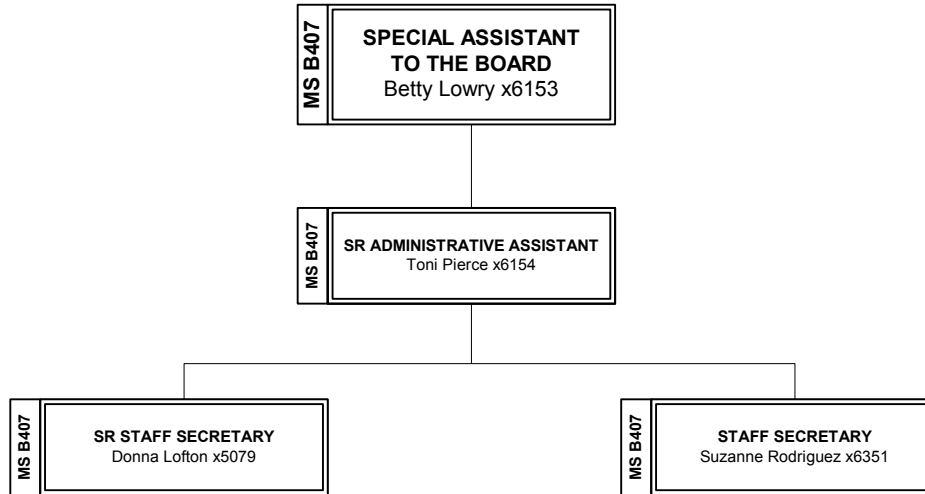

January 2002

Jan Schori
General Manager

SACRAMENTO MUNICIPAL UTILITY DISTRICT

June 2003

SACRAMENTO MUNICIPAL UTILITY DISTRICT

June 2003

SACRAMENTO MUNICIPAL UTILITY DISTRICT
June 2003

SACRAMENTO MUNICIPAL UTILITY DISTRICT