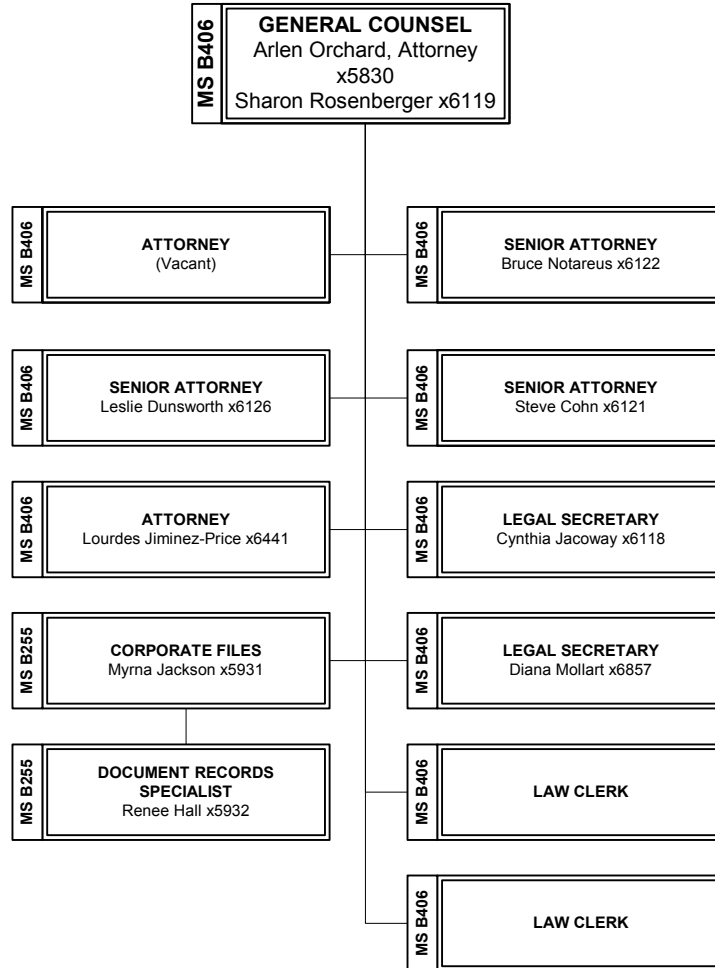

Attachment N
Overall Organization Charts (2002, 2003, 2004 & 2005)

Jan Schori
General Manager

SACRAMENTO MUNICIPAL UTILITY DISTRICT

January 2002

SACRAMENTO MUNICIPAL UTILITY DISTRICT

January 2002

SACRAMENTO MUNICIPAL UTILITY DISTRICT