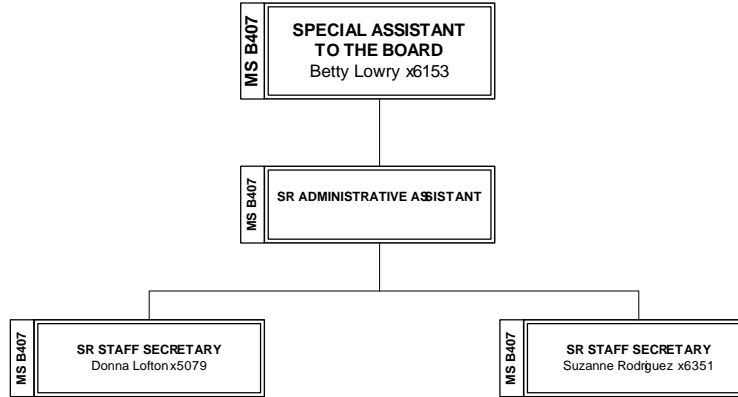

SACRAMENTO MUNICIPAL UTILITY DISTRICT

September 2005 - draft