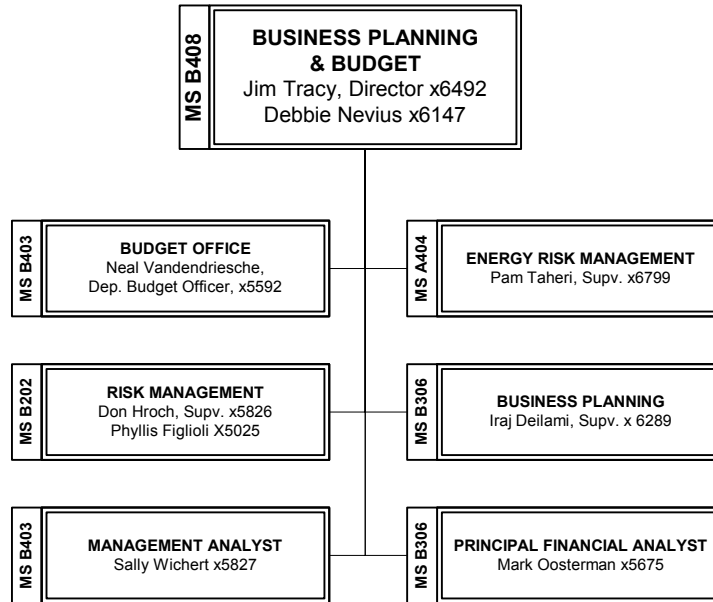

SACRAMENTO MUNICIPAL UTILITY DISTRICT

June 2003