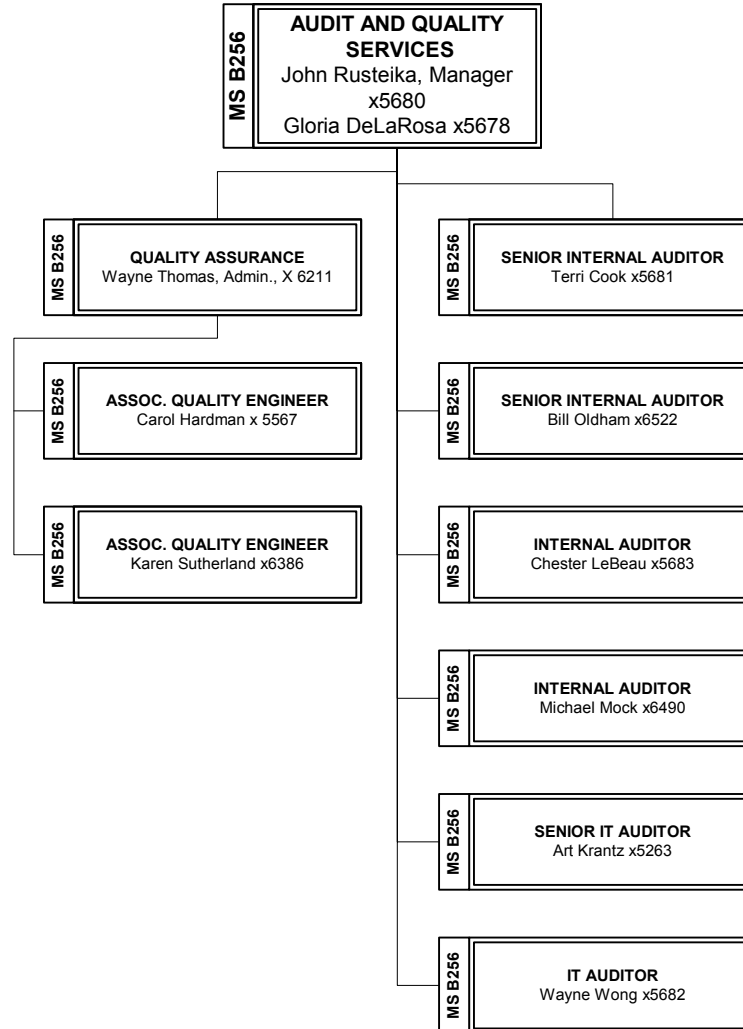

SACRAMENTO MUNICIPAL UTILITY DISTRICT

October 2004