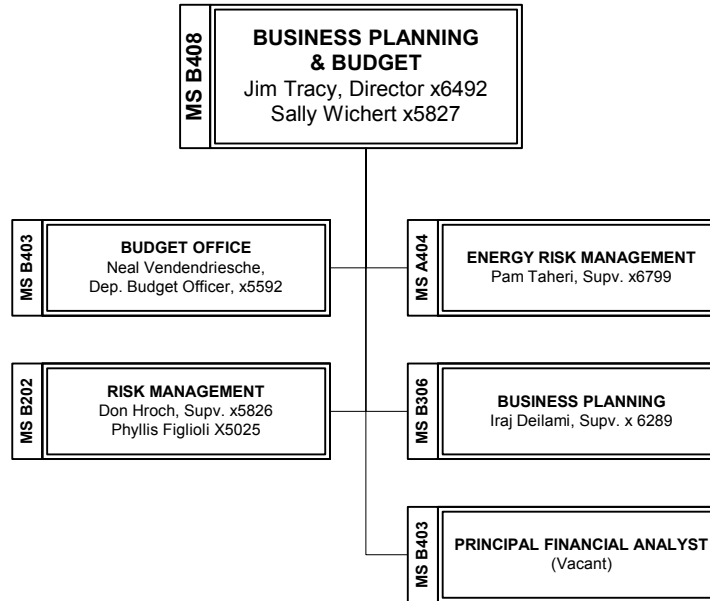

SACRAMENTO MUNICIPAL UTILITY DISTRICT

January 2002