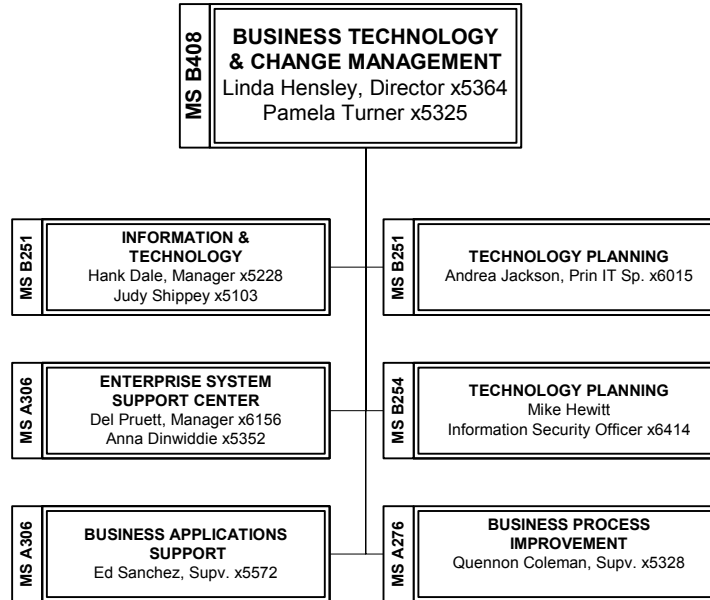

June 2003

SACRAMENTO MUNICIPAL UTILITY DISTRICT

June 2003

SACRAMENTO MUNICIPAL UTILITY DISTRICT

June 2003

SACRAMENTO MUNICIPAL UTILITY DISTRICT

June 2003

SACRAMENTO MUNICIPAL UTILITY DISTRICT