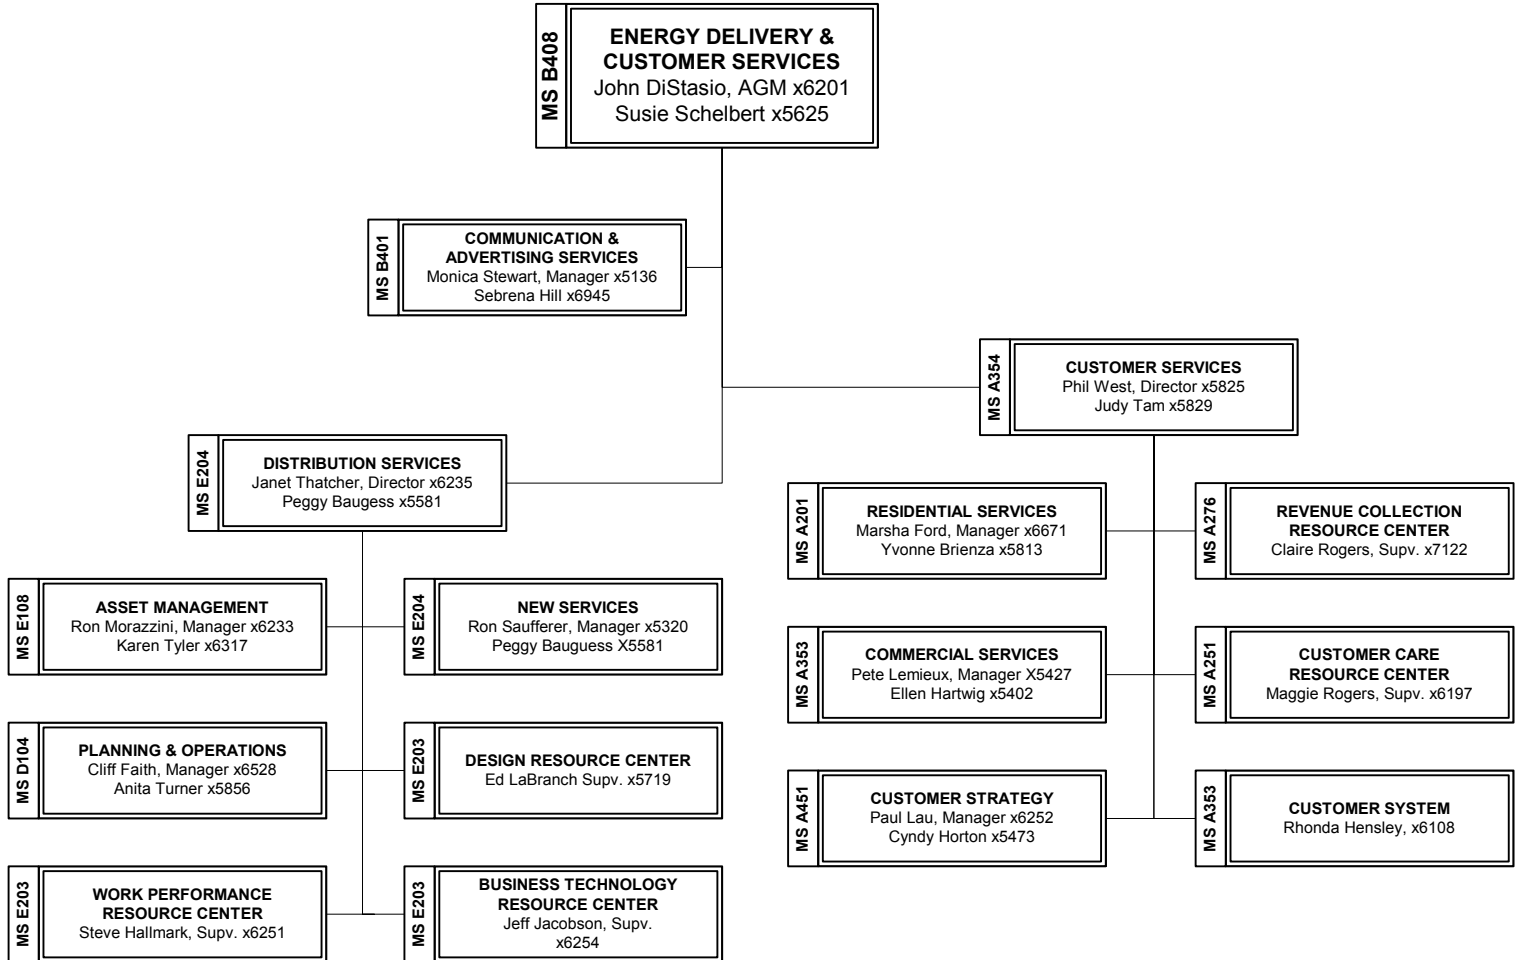

SACRAMENTO MUNICIPAL UTILITY DISTRICT

January 2002