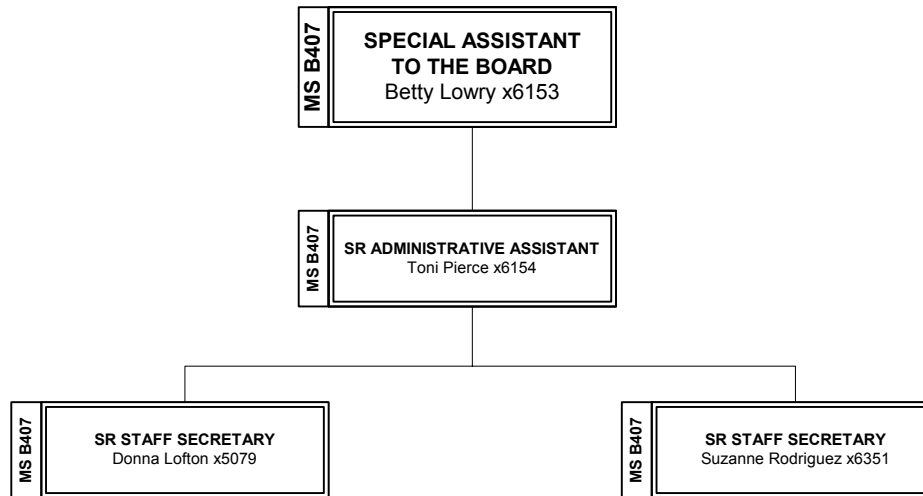

June 2003

SACRAMENTO MUNICIPAL UTILITY DISTRICT

June 2003

Jan Schori
 General Manager

SACRAMENTO MUNICIPAL UTILITY DISTRICT

October 2004

SACRAMENTO MUNICIPAL UTILITY DISTRICT

October 2004