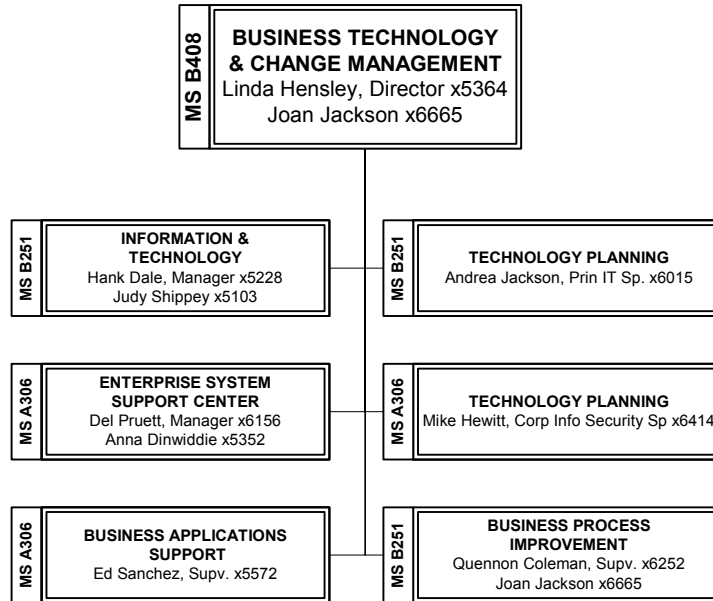

January 2002

SACRAMENTO MUNICIPAL UTILITY DISTRICT

January 2002

SACRAMENTO MUNICIPAL UTILITY DISTRICT

January 2002

SACRAMENTO MUNICIPAL UTILITY DISTRICT

January 2002

SACRAMENTO MUNICIPAL UTILITY DISTRICT