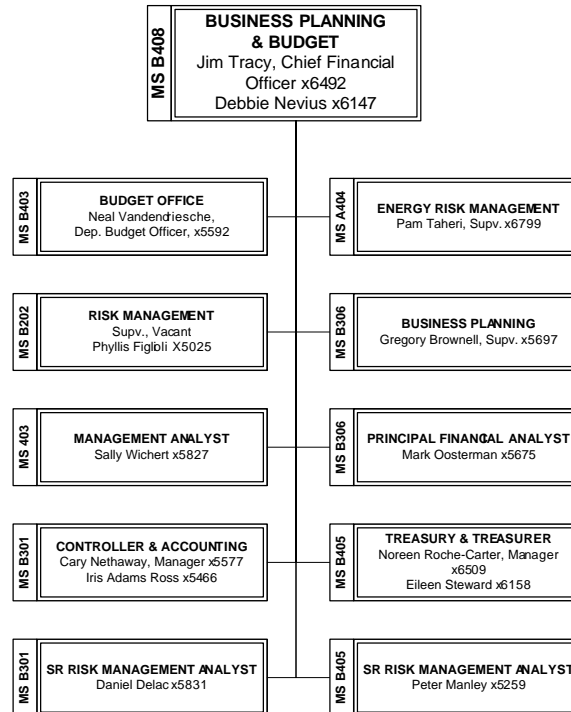

SACRAMENTO MUNICIPAL UTILITY DISTRICT

September 2005 - draft