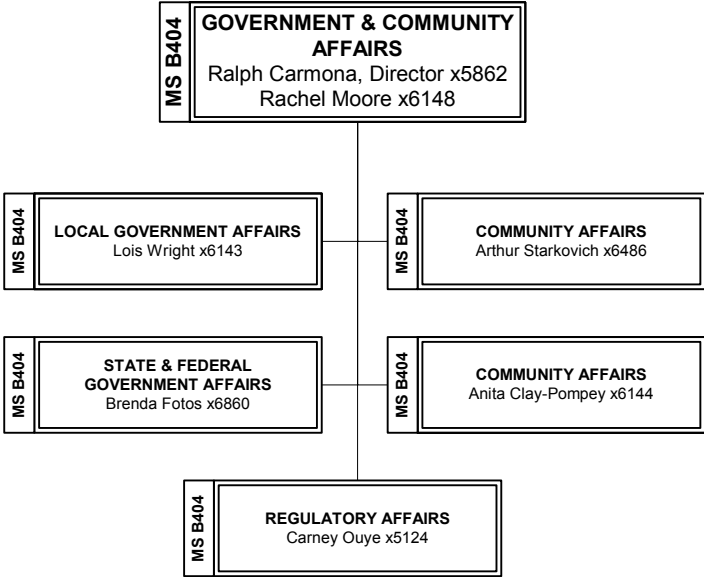

SACRAMENTO MUNICIPAL UTILITY DISTRICT

October 2004

SACRAMENTO MUNICIPAL UTILITY DISTRICT

October 2004

SACRAMENTO MUNICIPAL UTILITY DISTRICT

October 2004

SACRAMENTO MUNICIPAL UTILITY DISTRICT

October 2004

SACRAMENTO MUNICIPAL UTILITY DISTRICT

October 2004

SACRAMENTO MUNICIPAL UTILITY DISTRICT

October 2004

SACRAMENTO MUNICIPAL UTILITY DISTRICT

September 2005 - draft

General Manager

SACRAMENTO MUNICIPAL UTILITY DISTRICT