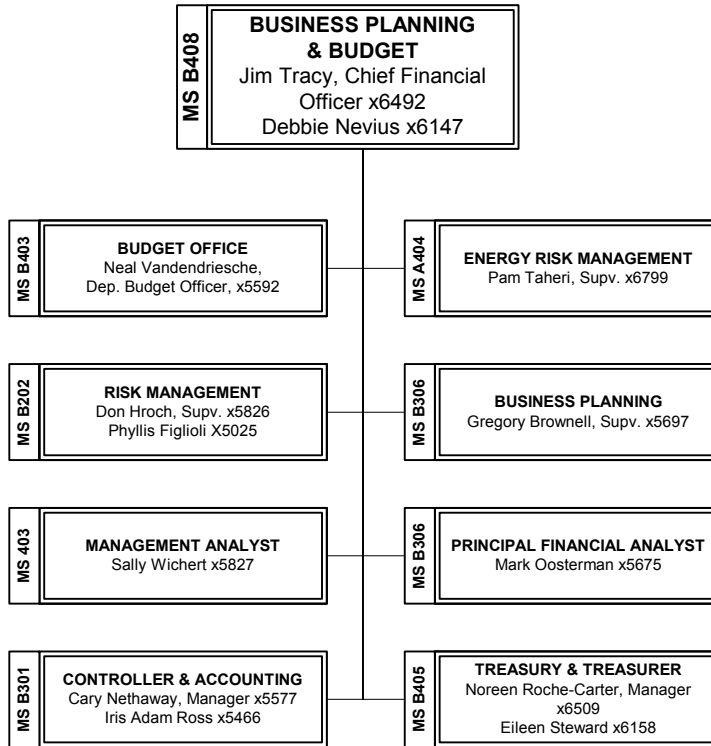

SACRAMENTO MUNICIPAL UTILITY DISTRICT

October 2004