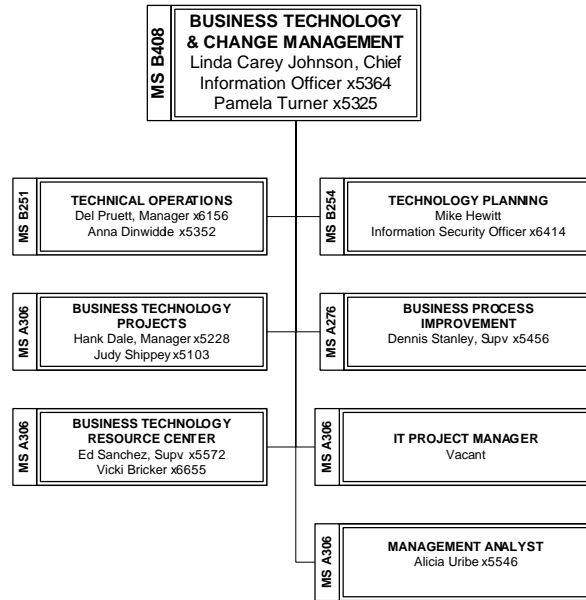

SACRAMENTO MUNICIPAL UTILITY DISTRICT

September 2005 - draft