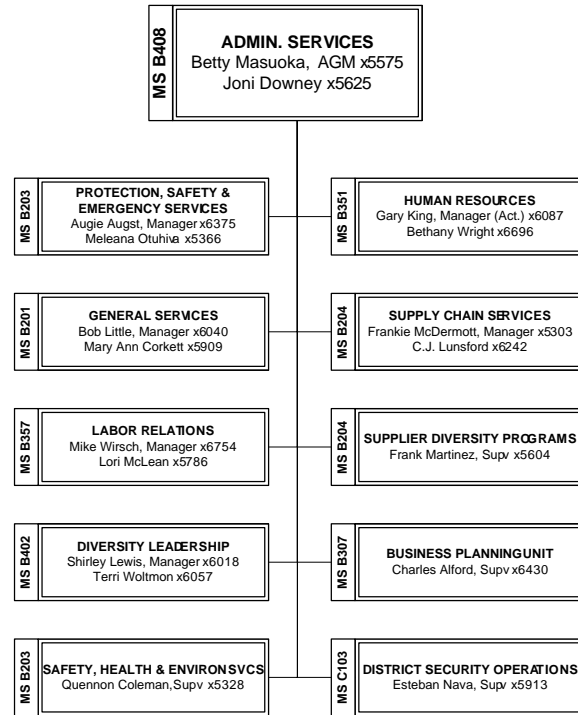

September 2005 - draft

SACRAMENTO MUNICIPAL UTILITY DISTRICT

September 2005 - draft

SACRAMENTO MUNICIPAL UTILITY DISTRICT

September 2005 - draft

SACRAMENTO MUNICIPAL UTILITY DISTRICT

September 2005 - draft

SACRAMENTO MUNICIPAL UTILITY DISTRICT