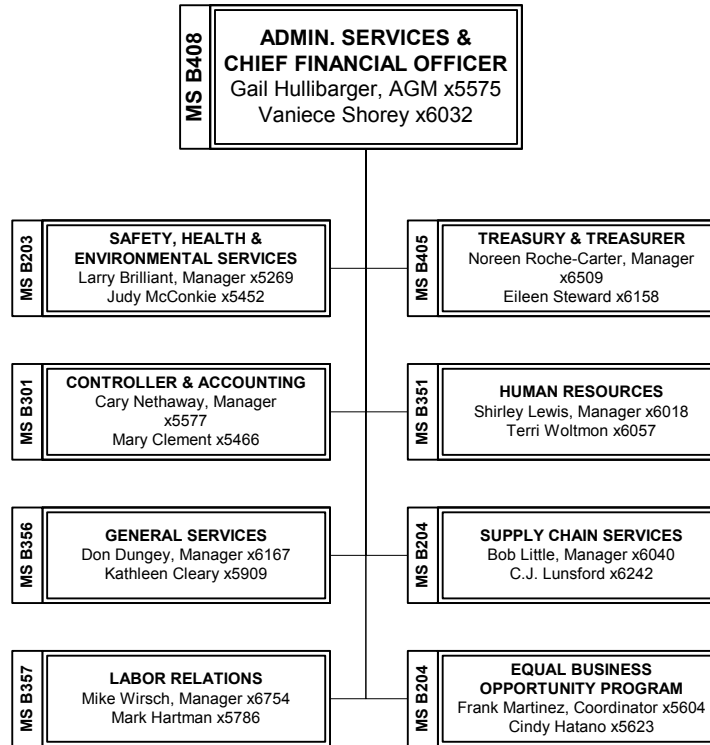

SACRAMENTO MUNICIPAL UTILITY DISTRICT

January 2002