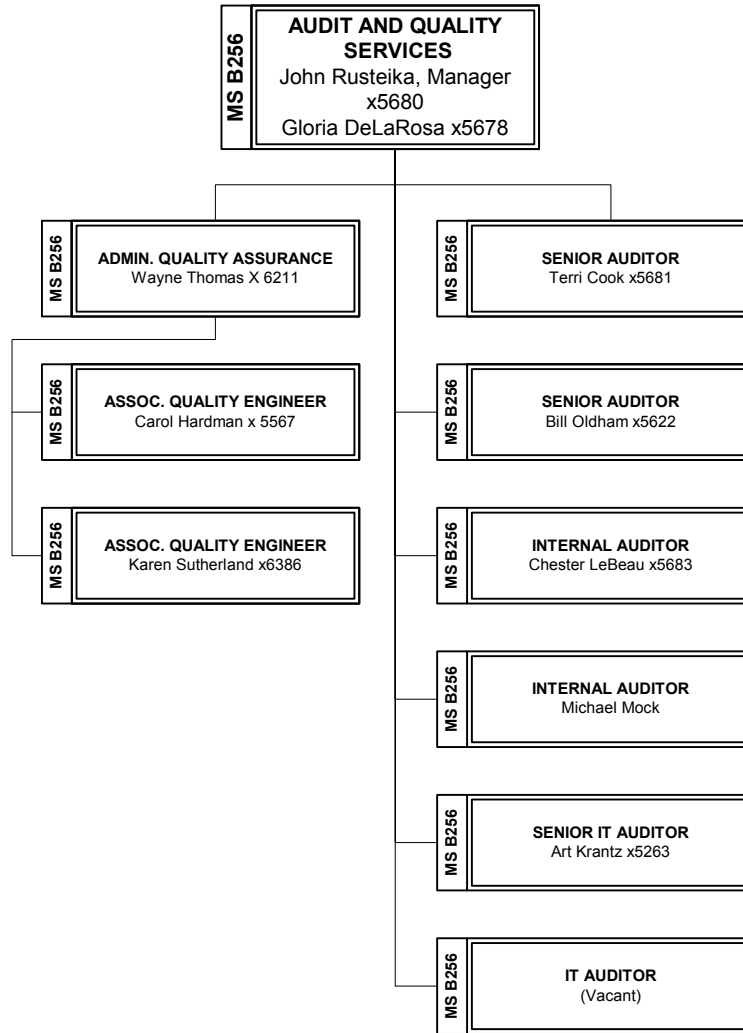

January 2002

Jan Schori
General Manager

SACRAMENTO MUNICIPAL UTILITY DISTRICT

June 2003

SACRAMENTO MUNICIPAL UTILITY DISTRICT

June 2003

SACRAMENTO MUNICIPAL UTILITY DISTRICT
June 2003

SACRAMENTO MUNICIPAL UTILITY DISTRICT