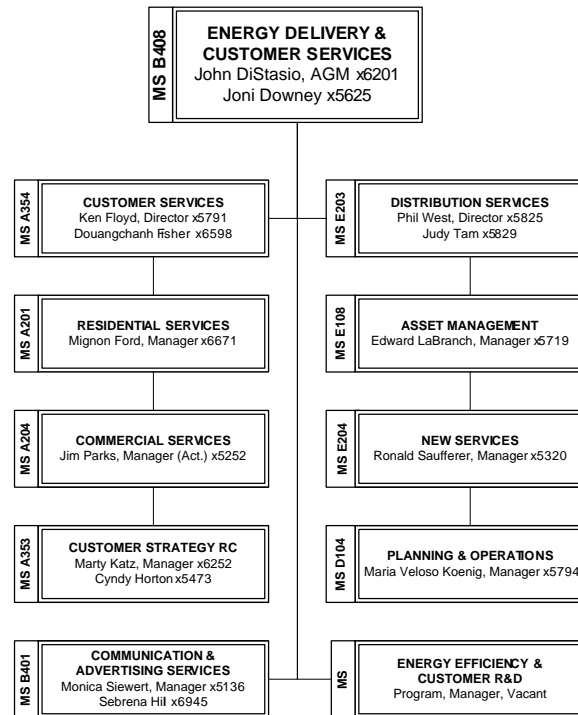

September 2005 - draft

SACRAMENTO MUNICIPAL UTILITY DISTRICT

September 2005 - draft

SACRAMENTO MUNICIPAL UTILITY DISTRICT

September 2005 - draft

SACRAMENTO MUNICIPAL UTILITY DISTRICT

September 2005 - draft

SACRAMENTO MUNICIPAL UTILITY DISTRICT