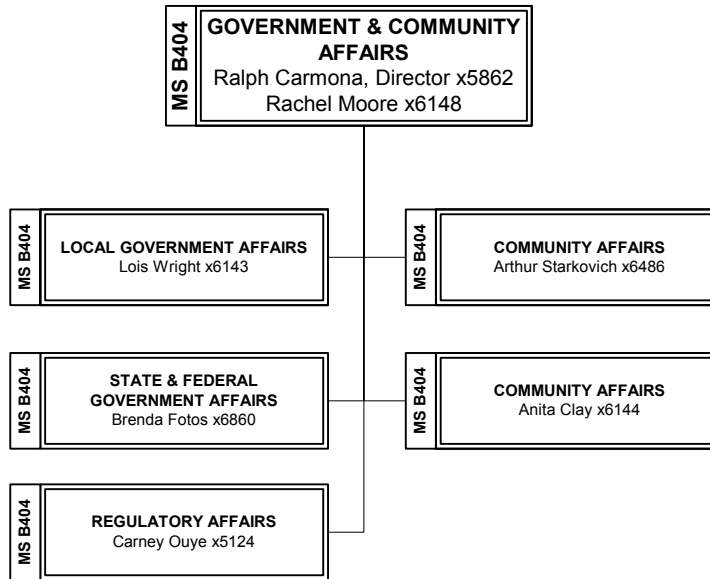

Attachment N
Overall Organization Charts (2002, 2003, 2004 & 2005)

Jan Schori
General Manager

SACRAMENTO MUNICIPAL UTILITY DISTRICT

January 2002

SACRAMENTO MUNICIPAL UTILITY DISTRICT

January 2002

SACRAMENTO MUNICIPAL UTILITY DISTRICT

January 2002

SACRAMENTO MUNICIPAL UTILITY DISTRICT

January 2002

SACRAMENTO MUNICIPAL UTILITY DISTRICT

January 2002

SACRAMENTO MUNICIPAL UTILITY DISTRICT

January 2002

SACRAMENTO MUNICIPAL UTILITY DISTRICT