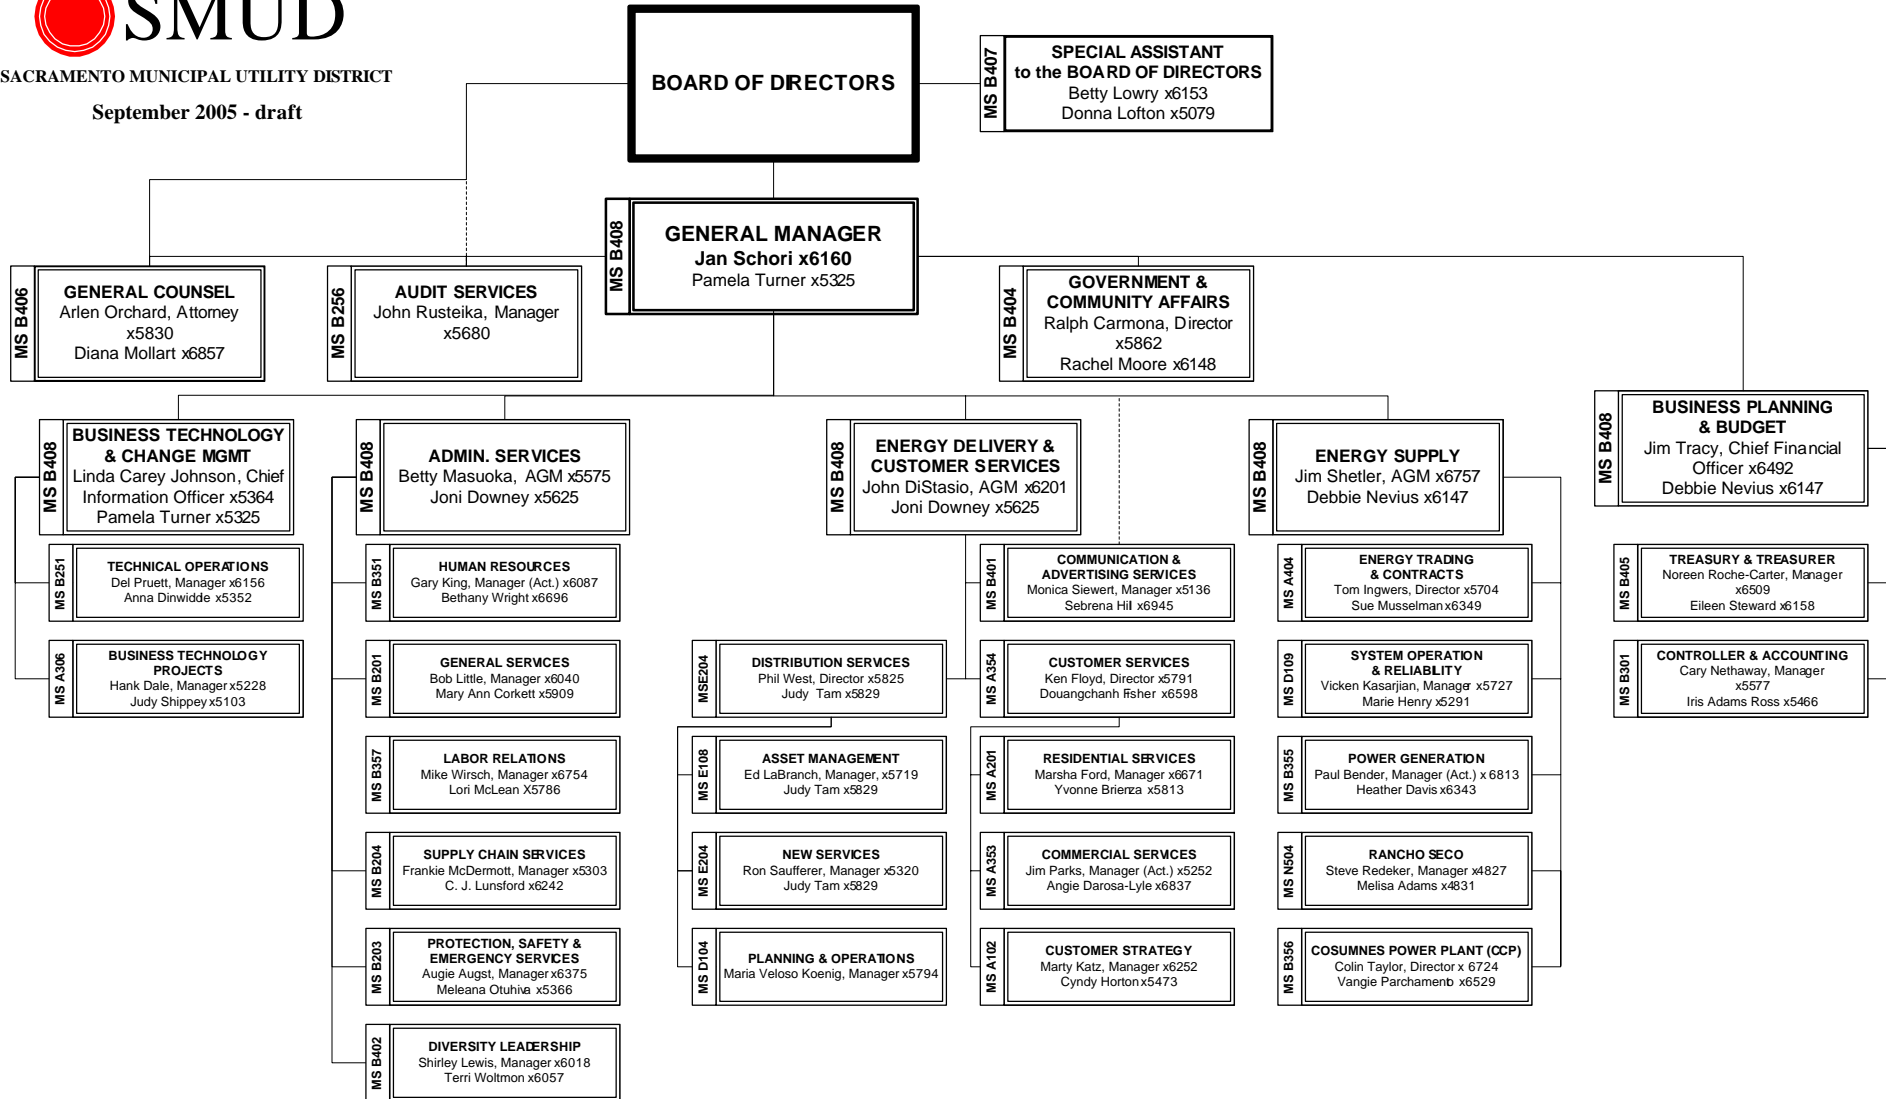

SACRAMENTO MUNICIPAL UTILITY DISTRICT

October 2004

SACRAMENTO MUNICIPAL UTILITY DISTRICT

October 2004

SACRAMENTO MUNICIPAL UTILITY DISTRICT

September 2005 - draft

General Manager

SACRAMENTO MUNICIPAL UTILITY DISTRICT