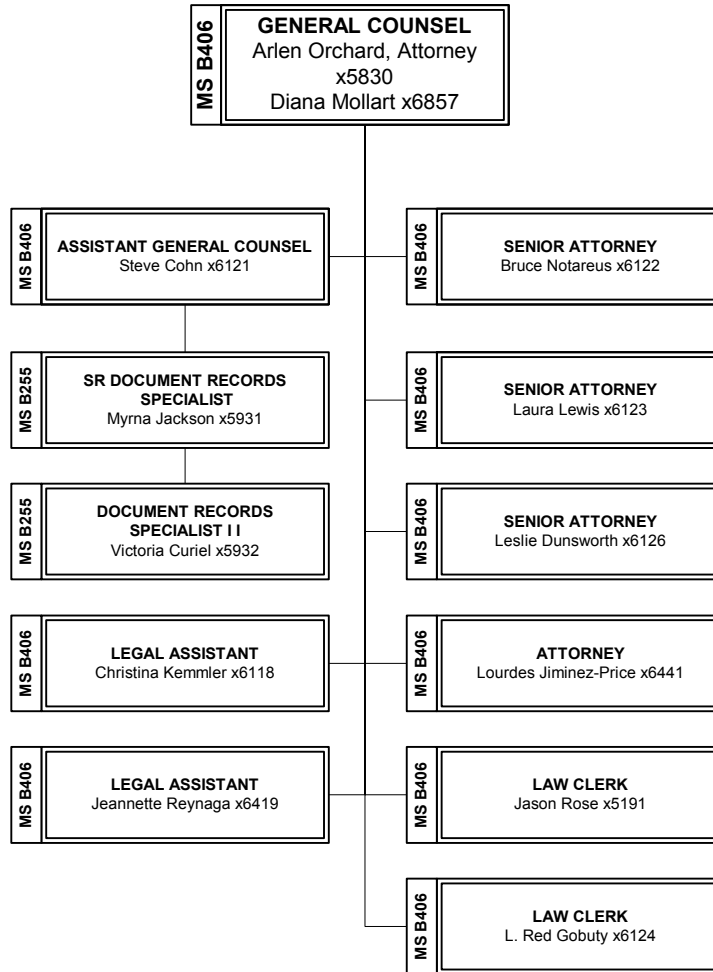

June 2003

SACRAMENTO MUNICIPAL UTILITY DISTRICT

June 2003

Jan Schori
 General Manager

SACRAMENTO MUNICIPAL UTILITY DISTRICT

October 2004

SACRAMENTO MUNICIPAL UTILITY DISTRICT

October 2004