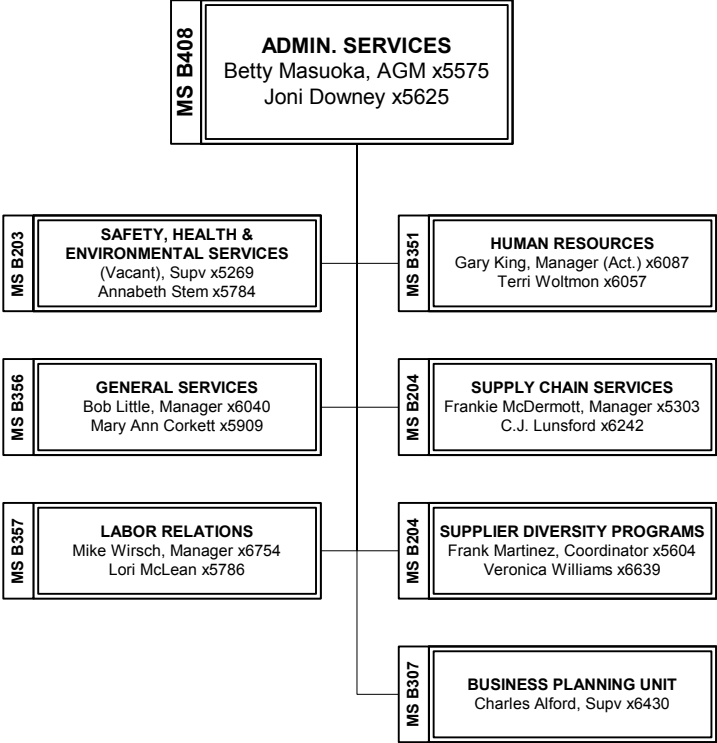

SACRAMENTO MUNICIPAL UTILITY DISTRICT

October 2004