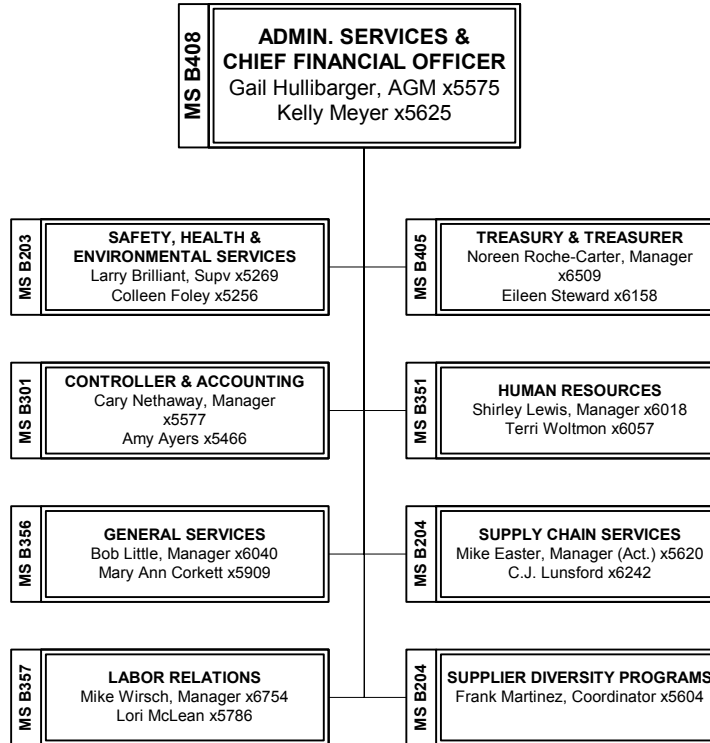

June 2003

SACRAMENTO MUNICIPAL UTILITY DISTRICT

June 2003

SACRAMENTO MUNICIPAL UTILITY DISTRICT

June 2003

SACRAMENTO MUNICIPAL UTILITY DISTRICT

June 2003

SACRAMENTO MUNICIPAL UTILITY DISTRICT